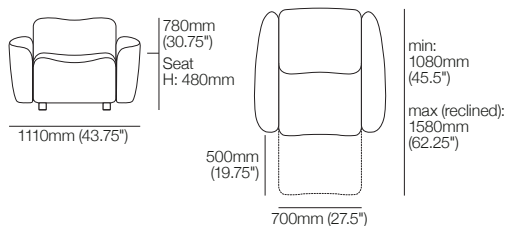

KingCinema Chair 800R

Front View | Top View

KingCinema Chair 900R

Front View | Top View

KingCinema Premiere Chair Modules: 700R : 800R : 900R

General Side View Chair Positions (SMART Pocket Shown): Closed | Headrest Up | Open (Reclined)

KingCinema Premiere

Packages | SMART Pocket Accessories

KingCinema 3-Seater 800R MEDIA SMART

Top View

3326mm (131")

min:
1175mm
(46.25")

max:
1670mm
(65.75")

KingCinema 2.5-Seater 900R MEDIA SMART

Top View

2460mm (97")

min:
1105mm
(43.5")

max:
1600mm
(63")

KingCinema 2-Seater 800R SMART

Top View

2262mm (89")

min:
1100mm
(43.25")

max:
1600mm
(63")

KingCinema Armchair 700R SMART

Front View | Top View

500mm
(19.75")

700mm (27.5")

min:
1080mm
(45.5")

max (reclined):
1580mm
(62.25")

Table 350 Round