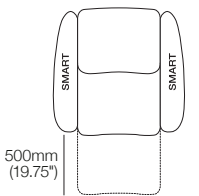

KingCinema Premiere

Packages | SMART Pocket Accessories

KingCinema 3-Seater 800R MEDIA SMART

Top View

3326mm (131")

min:
1175mm
(46.25")

max:
1670mm
(65.75")

KingCinema 2.5-Seater 900R MEDIA SMART

Top View

2460mm (97")

min:
1105mm
(43.5")

max:
1600mm
(63")

KingCinema 2-Seater 800R SMART

Top View

2262mm (89")

min:
1100mm
(43.25")

max:
1600mm
(63")

KingCinema Armchair 700R SMART

Front View | Top View

500mm
(19.75")

700mm (27.5")

min:
1080mm
(45.5")

max (reclined):
1580mm
(62.25")

Table 350 Round

350 (13.75")

Charge Table 350 Round

350 (13.75")

King Sofa Light LED

Sonos Bracket

Compatible with:
Sonos Play 1; Sonos One; Sonos One SL

Effective October 2024, King Cinema Premiere uses TouchGlide® Technology. The weight limit for the recliner mechanism used in King Cinema Premiere is 130kg (286.5lb). The weight limit for King Cinema Premiere footrest is 15kg (33lb). As King Living has a policy of continuous improvement, changes to products and specifications are representative of design only. Accessories not included.