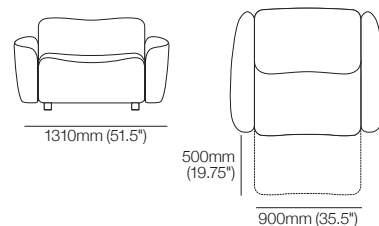

KingCinema Chair 900R

Front View | Top View