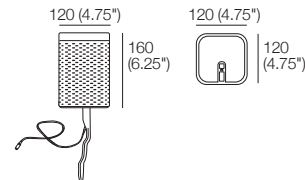

max:
1600mm
(63")

KingCinema Armchair 700R SMART

Front View | Top View

500mm
(19.75")

700mm (27.5")

min:
1080mm
(45.5")

max (reclined):
1580mm
(62.25")

Table 350 Round

350 (13.75")

Charge Table 350 Round

350 (13.75")

King Sofa Light LED

Sonos Bracket

Compatible with:
Sonos Play 1; Sonos One; Sonos One SL

Effective October 2024, King Cinema Premiere uses TouchGlide® Technology. The weight limit for the recliner mechanism used in King Cinema Premiere is 130kg (286.5lb). The weight limit for King Cinema Premiere footrest is 15kg (33lb). As King Living has a policy of continuous improvement, changes to products and specifications are representative of design only. Accessories not included.