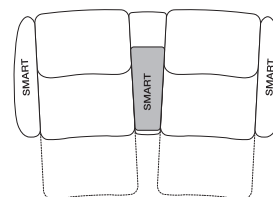

KingCinema Premiere

Packages | SMART Pocket Accessories

KingCinema 3-Seater 800R MEDIA SMART

Top View

3326mm (131")

min:
1175mm
(46.25")

max:
1670mm
(65.75")

KingCinema 2.5-Seater 900R MEDIA SMART

Top View

2460mm (97")

min:
1105mm
(43.5")

max:
1600mm
(63")

KingCinema 2-Seater 800R SMART

Top View

2262mm (89")

min:
1100mm
(43.25")

max:
1600mm
(63")

KingCinema Armchair 700R SMART

Front View | Top View

500mm
(19.75")

700mm (27.5")

min:
1080mm
(45.5")

max (reclined):
1580mm
(62.25")

Table 350 Round

350 (13.75")

Charge Table 350 Round

350 (13.75")

King Sofa Light LED

Sonos Bracket

Compatible with:
Sonos Play 1; Sonos One; Sonos One SL

Effective October 2024, King Cinema Premiere uses TouchGlide® Technology. The weight limit for the recliner mechanism used in King Cinema Premiere is 130kg (286.5lb). The weight limit for King Cinema Premiere footrest is 15kg (33lb). As King Living has a policy of continuous improvement, changes to products and specifications are representative of design only. Accessories not included.