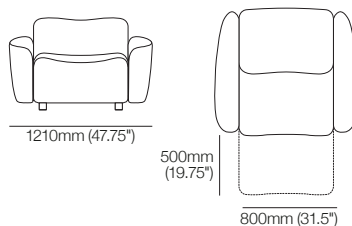

KingCinema Chair 800R

Front View | Top View