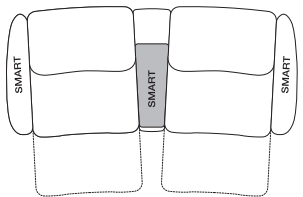

KingCinema Premiere

Packages | SMART Pocket Accessories

KingCinema 3-Seater 800R MEDIA SMART

Top View

3326mm (131")

min:
1175mm
(46.25")

max:
1670mm
(65.75")

KingCinema 2.5-Seater 900R MEDIA SMART

Top View

2460mm (97")

min:
1105mm
(43.5")

max:
1600mm
(63")

KingCinema 2-Seater 800R SMART

Top View

2262mm (89")

min:
1100mm
(43.25")

max:
1600mm
(63")

KingCinema Armchair 700R SMART

Front View | Top View

500mm
(19.75")

700mm (27.5")

min:
1080mm
(45.5")

max (reclined):
1580mm
(62.25")

Table 350 Round