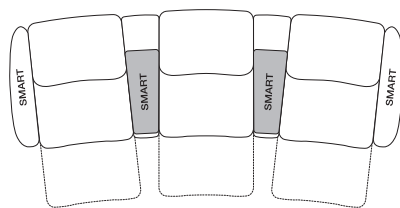

KingCinema Chair 800R

Front View | Top View

KingCinema Chair 900R

Front View | Top View

KingCinema Premiere Chair Modules: 700R : 800R : 900R

General Side View Chair Positions (SMART Pocket Shown): Closed | Headrest Up | Open (Reclined)

Media Wedge Wide

Top View | Rear View | Side View | Storage Access

Effective October 2024, King Cinema Premiere uses TouchGlide® Technology. The weight limit for the recliner mechanism used in King Cinema Premiere is 130kg (286.5lb). The weight limit for King Cinema Premiere footrest is 15kg (33lb). As King Living has a policy of continuous improvement, changes to products and specifications may be made without prior notice. Images and drawings are representative of design only. Accessories not included.

KingCinema Premiere

Packages | SMART Pocket Accessories

KingCinema 3-Seater 800R MEDIA SMART

Top View

3326mm (131")

min:
1175mm
(46.25")

max:
1670mm
(65.75")

KingCinema 2.5-Seater 900R MEDIA SMART