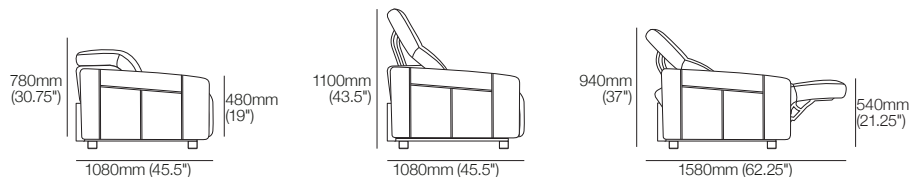

KingCinema Chair 800R

Front View | Top View

KingCinema Chair 900R

Front View | Top View

KingCinema Premiere Chair Modules: 700R : 800R : 900R

General Side View Chair Positions (SMART Pocket Shown): Closed | Headrest Up | Open (Reclined)

KingCinema Premiere

Packages | SMART Pocket Accessories

KingCinema 3-Seater 800R MEDIA SMART

Top View

3326mm (131")

min:
1175mm
(46.25")

max:
1670mm
(65.75")

KingCinema 2.5-Seater 900R MEDIA SMART

Top View

2460mm (97")

min:
1105mm
(43.5")

max:
1600mm
(63")

KingCinema 2-Seater 800R SMART

Top View

2262mm (89")

min:
1100mm
(43.25")

max:
1600mm
(63")

KingCinema Armchair 700R SMART

Front View | Top View

500mm
(19.75")

700mm (27.5")

min:
1080mm
(45.5")

max (reclined):
1580mm
(62.25")

Table 350 Round