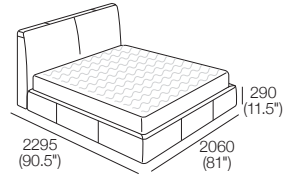

Promenade Soft Motion Bed

K I N G

King-US

Bedbase: Fabric
 Headboard/Bedhead: Fabric
 Mattress Area:
 1935 (76.25") x 2030 (80")

King-US

Bedbase: Leather
 Headboard/Bedhead: Leather
 Mattress Area:
 1935 (76.25") x 2030 (80")

King-AU | SuperKing-NZ

Bedbase: Fabric
 Headboard/Bedhead: Fabric
 Mattress Area:
 1835 (72.25") x 2030 (80")

King-AU | SuperKing-NZ

Bedbase: Leather
 Headboard/Bedhead: Leather
 Mattress Area:
 1835 (72.25") x 2030 (80")

Promenade Soft Motion Bed

K I N G

King-NZ

Bedbase: Fabric
 Headboard/Bedhead: Fabric
 Mattress Area:
 1660 (65.5") x 2030 (80")

King-NZ

Bedbase: Leather
 Headboard/Bedhead: Leather
 Mattress Area:
 1660 (65.5") x 2030 (80")

Dimensions:
Width: 1930 (76")
Length: 2030 (80")

King-SG

Mattress: 7000A

Dimensions:
Width: 1835 (72.25")
Length: 1900 (75")

King-NZ

Mattress: 7000A

Dimensions:
Width: 1660 (65.5")
Length: 2030 (80")

Queen-AU-US-CA-NZ