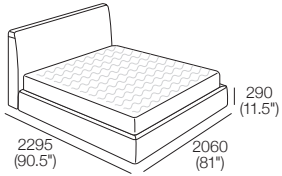

Promenade Soft Motion Bed

K I N G

King-US

Bedbase: Fabric
 Headboard/Bedhead: Fabric
 Mattress Area:
 1935 (76.25") x 2030 (80")

King-US

Bedbase: Leather
 Headboard/Bedhead: Leather
 Mattress Area:
 1935 (76.25") x 2030 (80")

King-AU | SuperKing-NZ

Bedbase: Fabric
 Headboard/Bedhead: Fabric
 Mattress Area:
 1835 (72.25") x 2030 (80")

King-AU | SuperKing-NZ

Bedbase: Leather
 Headboard/Bedhead: Leather
 Mattress Area:
 1835 (72.25") x 2030 (80")

Promenade Soft Motion Bed

K I N G

King-NZ

Bedbase: Fabric
 Headboard/Bedhead: Fabric
 Mattress Area:
 1660 (65.5") x 2030 (80")

King-NZ

Bedbase: Leather
 Headboard/Bedhead: Leather
 Mattress Area:
 1660 (65.5") x 2030 (80")

Dimensions:
Width: 1930 (76")
Length: 2030 (80")

King-SG

Mattress: 7000A

Dimensions:
Width: 1835 (72.25")
Length: 1900 (75")

King-NZ

Mattress: 7000A

Dimensions:
Width: 1660 (65.5")
Length: 2030 (80")

Queen-AU-US-CA-NZ