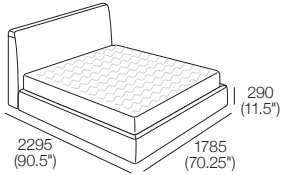

Promenade Soft Motion Bed

K I N G

King-US

Bedbase: Fabric
 Headboard/Bedhead: Fabric
 Mattress Area:
 1935 (76.25") x 2030 (80")

King-US

Bedbase: Leather
 Headboard/Bedhead: Leather
 Mattress Area:
 1935 (76.25") x 2030 (80")

King-AU | SuperKing-NZ

Bedbase: Fabric
 Headboard/Bedhead: Fabric
 Mattress Area:
 1835 (72.25") x 2030 (80")

King-AU | SuperKing-NZ

Bedbase: Leather
 Headboard/Bedhead: Leather
 Mattress Area:
 1835 (72.25") x 2030 (80")

Promenade Soft Motion Bed

K I N G

King-NZ

Bedbase: Fabric
 Headboard/Bedhead: Fabric
 Mattress Area:
 1660 (65.5") x 2030 (80")

King-NZ

Bedbase: Leather
 Headboard/Bedhead: Leather
 Mattress Area:
 1660 (65.5") x 2030 (80")

Queen-AU-CA-NZ-US

Bedbase: Fabric
 Headboard/Bedhead: Fabric
 Mattress Area:
 1525 (60") x 2030 (80")

Queen-AU-CA-NZ-US

Bedbase: Leather
 Headboard/Bedhead: Leather
 Mattress Area:
 1525 (60") x 2030 (80")