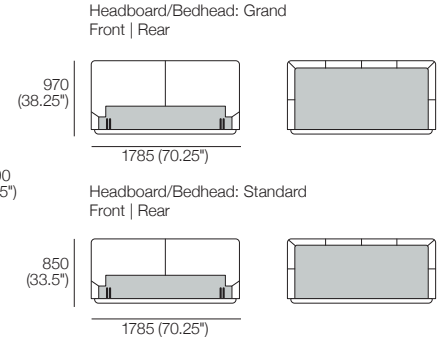

King-AU | SuperKing-NZ

Bedbase: Fabric
 Headboard/Bedhead: Fabric
 Mattress Area:
 1835 (72.25") x 2030 (80")

King-AU | SuperKing-NZ

Bedbase: Leather
 Headboard/Bedhead: Leather
 Mattress Area:
 1835 (72.25") x 2030 (80")

Promenade Soft Motion Bed

K I N G

King-NZ

Bedbase: Fabric
 Headboard/Bedhead: Fabric
 Mattress Area:
 1660 (65.5") x 2030 (80")

King-NZ

Bedbase: Leather
 Headboard/Bedhead: Leather
 Mattress Area:
 1660 (65.5") x 2030 (80")

Queen-AU-CA-NZ-US

Bedbase: Fabric
 Headboard/Bedhead: Fabric
 Mattress Area:
 1525 (60") x 2030 (80")

Queen-AU-CA-NZ-US

Bedbase: Leather
 Headboard/Bedhead: Leather
 Mattress Area:
 1525 (60") x 2030 (80")

Dimensions:
Width: 1930 (76")
Length: 2030 (80")

King-SG

Mattress: 7000A

Dimensions:
Width: 1835 (72.25")
Length: 1900 (75")

King-NZ

Mattress: 7000A

Dimensions:
Width: 1660 (65.5")
Length: 2030 (80")

Queen-AU-US-CA-NZ