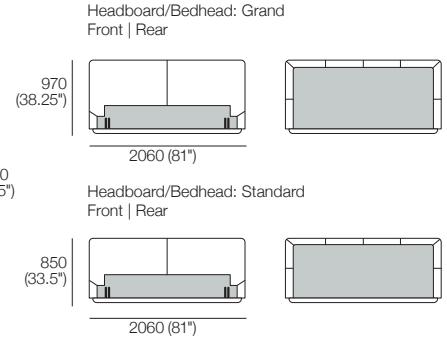

Promenade Soft Motion Bed

K I N G

King-US

Bedbase: Fabric
 Headboard/Bedhead: Fabric
 Mattress Area:
 1935 (76.25") x 2030 (80")

King-US

Bedbase: Leather
 Headboard/Bedhead: Leather
 Mattress Area:
 1935 (76.25") x 2030 (80")

King-AU | SuperKing-NZ

Bedbase: Fabric
 Headboard/Bedhead: Fabric
 Mattress Area:
 1835 (72.25") x 2030 (80")

King-AU | SuperKing-NZ

Bedbase: Leather
 Headboard/Bedhead: Leather
 Mattress Area:
 1835 (72.25") x 2030 (80")

290 (11.5")

Sleep+ Adjustable Mattress 7000A

Size : Range : Dimensions

King-AU | SuperKing-NZ

Mattress: 7000A

Dimensions:
Width: 1835 (72.25")
Length: 2030 (80")

King-US

Mattress: 7000A

Dimensions:
Width: 1930 (76")
Length: 2030 (80")

King-SG

Mattress: 7000A

Dimensions:
Width: 1835 (72.25")
Length: 1900 (75")

King-NZ

Mattress: 7000A

Dimensions:
Width: 1660 (65.5")
Length: 2030 (80")

Queen-AU-US-CA-NZ