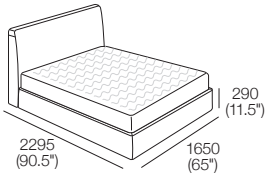

King-AU | SuperKing-NZ

Bedbase: Fabric
 Headboard/Bedhead: Fabric
 Mattress Area:
 1835 (72.25") x 2030 (80")

King-AU | SuperKing-NZ

Bedbase: Leather
 Headboard/Bedhead: Leather
 Mattress Area:
 1835 (72.25") x 2030 (80")

Promenade Soft Motion Bed

K I N G

King-NZ

Bedbase: Fabric
 Headboard/Bedhead: Fabric
 Mattress Area:
 1660 (65.5") x 2030 (80")

King-NZ

Bedbase: Leather
 Headboard/Bedhead: Leather
 Mattress Area:
 1660 (65.5") x 2030 (80")

Queen-AU-CA-NZ-US

Bedbase: Fabric
 Headboard/Bedhead: Fabric
 Mattress Area:
 1525 (60") x 2030 (80")

Queen-AU-CA-NZ-US

Bedbase: Leather
 Headboard/Bedhead: Leather
 Mattress Area:
 1525 (60") x 2030 (80")

Dimensions:
Width: 1930 (76")
Length: 2030 (80")

King-SG

Mattress: 7000A

Dimensions:
Width: 1835 (72.25")
Length: 1900 (75")

King-NZ

Mattress: 7000A

Dimensions:
Width: 1660 (65.5")
Length: 2030 (80")

Queen-AU-US-CA-NZ