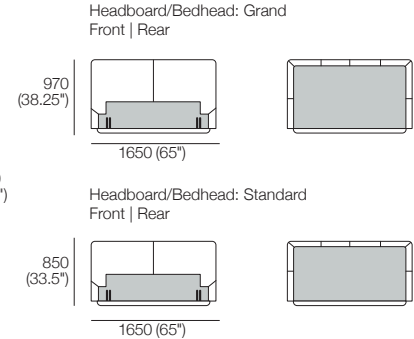

King-AU | SuperKing-NZ

Bedbase: Fabric
 Headboard/Bedhead: Fabric
 Mattress Area:
 1835 (72.25") x 2030 (80")

King-AU | SuperKing-NZ

Bedbase: Leather
 Headboard/Bedhead: Leather
 Mattress Area:
 1835 (72.25") x 2030 (80")

Promenade Soft Motion Bed

K I N G

King-NZ

Bedbase: Fabric
 Headboard/Bedhead: Fabric
 Mattress Area:
 1660 (65.5") x 2030 (80")

King-NZ

Bedbase: Leather
 Headboard/Bedhead: Leather
 Mattress Area:
 1660 (65.5") x 2030 (80")

Queen-AU-CA-NZ-US

Bedbase: Fabric
 Headboard/Bedhead: Fabric
 Mattress Area:
 1525 (60") x 2030 (80")

Queen-AU-CA-NZ-US

Bedbase: Leather
 Headboard/Bedhead: Leather
 Mattress Area:
 1525 (60") x 2030 (80")

Dimensions:
Width: 1930 (76")
Length: 2030 (80")

King-SG

Mattress: 7000A

Dimensions:
Width: 1835 (72.25")
Length: 1900 (75")

King-NZ

Mattress: 7000A

Dimensions:
Width: 1660 (65.5")
Length: 2030 (80")

Queen-AU-US-CA-NZ