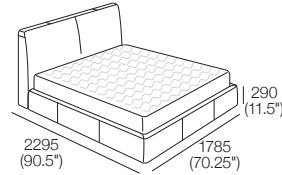

King-AU | SuperKing-NZ

Bedbase: Fabric
 Headboard/Bedhead: Fabric
 Mattress Area:
 1835 (72.25") x 2030 (80")

King-AU | SuperKing-NZ

Bedbase: Leather
 Headboard/Bedhead: Leather
 Mattress Area:
 1835 (72.25") x 2030 (80")

Promenade Soft Motion Bed

K I N G

King-NZ

Bedbase: Fabric
 Headboard/Bedhead: Fabric
 Mattress Area:
 1660 (65.5") x 2030 (80")

King-NZ

Bedbase: Leather
 Headboard/Bedhead: Leather
 Mattress Area:
 1660 (65.5") x 2030 (80")

Queen-AU-CA-NZ-US

Bedbase: Fabric
 Headboard/Bedhead: Fabric
 Mattress Area:
 1525 (60") x 2030 (80")

Queen-AU-CA-NZ-US

Bedbase: Leather
 Headboard/Bedhead: Leather
 Mattress Area:
 1525 (60") x 2030 (80")

Dimensions:
Width: 1930 (76")
Length: 2030 (80")

King-SG

Mattress: 7000A

Dimensions:
Width: 1835 (72.25")
Length: 1900 (75")

King-NZ

Mattress: 7000A

Dimensions:
Width: 1660 (65.5")
Length: 2030 (80")

Queen-AU-US-CA-NZ