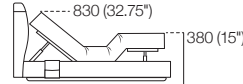

Promenade Soft Motion Bed

K I N G

Sleep+ Mattress 7000A

Mattress for Adjustable Beds

220
(8.75")

Standard (Flat) Position

*Optional Leather Satchel Shown

Maximum Adjustable Heights

Maximum adjustable heights shown

Various Configurations

Mattress head and foot ends are adjustable independently.

Leather Satchel (Optional)

For stowing items (e.g. remote control).

310
(12.25")

Pocket Depth
150 (6")

290 (11.5")

Sleep+ Adjustable Mattress 7000A

Size : Range : Dimensions

King-AU | SuperKing-NZ

Mattress: 7000A

Dimensions:
Width: 1835 (72.25")
Length: 2030 (80")

King-US

Mattress: 7000A

Dimensions:
Width: 1930 (76")
Length: 2030 (80")

King-SG

Mattress: 7000A

Dimensions:
Width: 1835 (72.25")
Length: 1900 (75")

King-NZ

Mattress: 7000A

Dimensions:
Width: 1660 (65.5")
Length: 2030 (80")

Queen-AU-US-CA-NZ