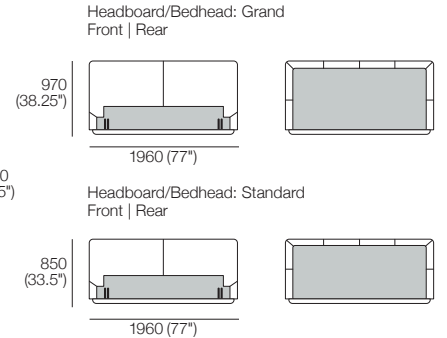

Promenade Soft Motion Bed

K I N G

King-US

Bedbase: Fabric
 Headboard/Bedhead: Fabric
 Mattress Area:
 1935 (76.25") x 2030 (80")

King-US

Bedbase: Leather
 Headboard/Bedhead: Leather
 Mattress Area:
 1935 (76.25") x 2030 (80")

King-AU | SuperKing-NZ

Bedbase: Fabric
 Headboard/Bedhead: Fabric
 Mattress Area:
 1835 (72.25") x 2030 (80")

King-AU | SuperKing-NZ

Bedbase: Leather
 Headboard/Bedhead: Leather
 Mattress Area:
 1835 (72.25") x 2030 (80")

Promenade Soft Motion Bed

K I N G

King-NZ

Bedbase: Fabric
 Headboard/Bedhead: Fabric
 Mattress Area:
 1660 (65.5") x 2030 (80")

King-NZ

Bedbase: Leather
 Headboard/Bedhead: Leather
 Mattress Area:
 1660 (65.5") x 2030 (80")

Dimensions:
Width: 1930 (76")
Length: 2030 (80")

King-SG

Mattress: 7000A

Dimensions:
Width: 1835 (72.25")
Length: 1900 (75")

King-NZ

Mattress: 7000A

Dimensions:
Width: 1660 (65.5")
Length: 2030 (80")

Queen-AU-US-CA-NZ