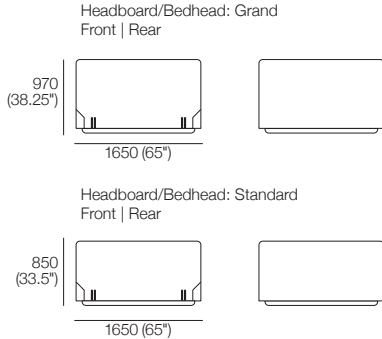

King-AU | SuperKing-NZ

Bedbase: Fabric
 Headboard/Bedhead: Fabric
 Mattress Area:
 1835 (72.25") x 2030 (80")

King-AU | SuperKing-NZ

Bedbase: Leather
 Headboard/Bedhead: Leather
 Mattress Area:
 1835 (72.25") x 2030 (80")

Promenade Soft Motion Bed

K I N G

King-NZ

Bedbase: Fabric
 Headboard/Bedhead: Fabric
 Mattress Area:
 1660 (65.5") x 2030 (80")

King-NZ

Bedbase: Leather
 Headboard/Bedhead: Leather
 Mattress Area:
 1660 (65.5") x 2030 (80")

Queen-AU-CA-NZ-US

Bedbase: Fabric
 Headboard/Bedhead: Fabric
 Mattress Area:
 1525 (60") x 2030 (80")

Queen-AU-CA-NZ-US

Bedbase: Leather
 Headboard/Bedhead: Leather
 Mattress Area:
 1525 (60") x 2030 (80")

Dimensions:
Width: 1930 (76")
Length: 2030 (80")

King-SG

Mattress: 7000A

Dimensions:
Width: 1835 (72.25")
Length: 1900 (75")

King-NZ

Mattress: 7000A

Dimensions:
Width: 1660 (65.5")
Length: 2030 (80")

Queen-AU-US-CA-NZ