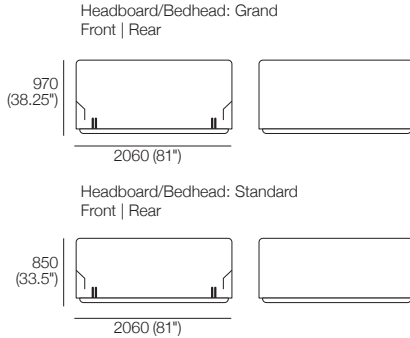

Promenade Soft Motion Bed

K I N G

King-US

Bedbase: Fabric
 Headboard/Bedhead: Fabric
 Mattress Area:
 1935 (76.25") x 2030 (80")

King-US

Bedbase: Leather
 Headboard/Bedhead: Leather
 Mattress Area:
 1935 (76.25") x 2030 (80")

King-AU | SuperKing-NZ

Bedbase: Fabric
 Headboard/Bedhead: Fabric
 Mattress Area:
 1835 (72.25") x 2030 (80")

King-AU | SuperKing-NZ

Bedbase: Leather
 Headboard/Bedhead: Leather
 Mattress Area:
 1835 (72.25") x 2030 (80")

290 (11.5")

Sleep+ Adjustable Mattress 7000A

Size : Range : Dimensions

King-AU | SuperKing-NZ

Mattress: 7000A

Dimensions:
Width: 1835 (72.25")
Length: 2030 (80")

King-US

Mattress: 7000A

Dimensions:
Width: 1930 (76")
Length: 2030 (80")

King-SG

Mattress: 7000A

Dimensions:
Width: 1835 (72.25")
Length: 1900 (75")

King-NZ

Mattress: 7000A

Dimensions:
Width: 1660 (65.5")
Length: 2030 (80")

Queen-AU-US-CA-NZ