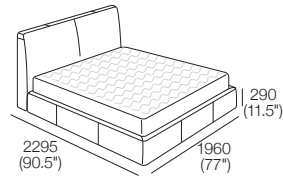

Promenade Soft Motion Bed

K I N G

King-US

Bedbase: Fabric
 Headboard/Bedhead: Fabric
 Mattress Area:
 1935 (76.25") x 2030 (80")

King-US

Bedbase: Leather
 Headboard/Bedhead: Leather
 Mattress Area:
 1935 (76.25") x 2030 (80")

King-AU | SuperKing-NZ

Bedbase: Fabric
 Headboard/Bedhead: Fabric
 Mattress Area:
 1835 (72.25") x 2030 (80")

King-AU | SuperKing-NZ

Bedbase: Leather
 Headboard/Bedhead: Leather
 Mattress Area:
 1835 (72.25") x 2030 (80")

Promenade Soft Motion Bed

K I N G

King-NZ

Bedbase: Fabric
 Headboard/Bedhead: Fabric
 Mattress Area:
 1660 (65.5") x 2030 (80")

King-NZ

Bedbase: Leather
 Headboard/Bedhead: Leather
 Mattress Area:
 1660 (65.5") x 2030 (80")

Dimensions:
Width: 1930 (76")
Length: 2030 (80")

King-SG

Mattress: 7000A

Dimensions:
Width: 1835 (72.25")
Length: 1900 (75")

King-NZ

Mattress: 7000A

Dimensions:
Width: 1660 (65.5")
Length: 2030 (80")

Queen-AU-US-CA-NZ