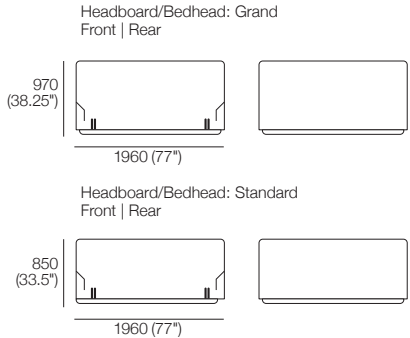

Promenade Soft Motion Bed

K I N G

King-US

Bedbase: Fabric
 Headboard/Bedhead: Fabric
 Mattress Area:
 1935 (76.25") x 2030 (80")

King-US

Bedbase: Leather
 Headboard/Bedhead: Leather
 Mattress Area:
 1935 (76.25") x 2030 (80")

King-AU | SuperKing-NZ

Bedbase: Fabric
 Headboard/Bedhead: Fabric
 Mattress Area:
 1835 (72.25") x 2030 (80")

King-AU | SuperKing-NZ

Bedbase: Leather
 Headboard/Bedhead: Leather
 Mattress Area:
 1835 (72.25") x 2030 (80")

Promenade Soft Motion Bed

K I N G

King-NZ

Bedbase: Fabric
 Headboard/Bedhead: Fabric
 Mattress Area:
 1660 (65.5") x 2030 (80")

King-NZ

Bedbase: Leather
 Headboard/Bedhead: Leather
 Mattress Area:
 1660 (65.5") x 2030 (80")

Dimensions:
Width: 1930 (76")
Length: 2030 (80")

King-SG

Mattress: 7000A

Dimensions:
Width: 1835 (72.25")
Length: 1900 (75")

King-NZ

Mattress: 7000A

Dimensions:
Width: 1660 (65.5")
Length: 2030 (80")

Queen-AU-US-CA-NZ