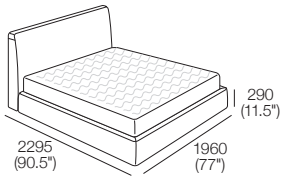

Promenade Soft Motion Bed

K I N G

King-US

Bedbase: Fabric
 Headboard/Bedhead: Fabric
 Mattress Area:
 1935 (76.25") x 2030 (80")

King-US

Bedbase: Leather
 Headboard/Bedhead: Leather
 Mattress Area:
 1935 (76.25") x 2030 (80")

King-AU | SuperKing-NZ

Bedbase: Fabric
 Headboard/Bedhead: Fabric
 Mattress Area:
 1835 (72.25") x 2030 (80")

King-AU | SuperKing-NZ

Bedbase: Leather
 Headboard/Bedhead: Leather
 Mattress Area:
 1835 (72.25") x 2030 (80")

Promenade Soft Motion Bed

K I N G

King-NZ

Bedbase: Fabric
 Headboard/Bedhead: Fabric
 Mattress Area:
 1660 (65.5") x 2030 (80")

King-NZ

Bedbase: Leather
 Headboard/Bedhead: Leather
 Mattress Area:
 1660 (65.5") x 2030 (80")

Dimensions:
Width: 1930 (76")
Length: 2030 (80")

King-SG

Mattress: 7000A

Dimensions:
Width: 1835 (72.25")
Length: 1900 (75")

King-NZ

Mattress: 7000A

Dimensions:
Width: 1660 (65.5")
Length: 2030 (80")

Queen-AU-US-CA-NZ