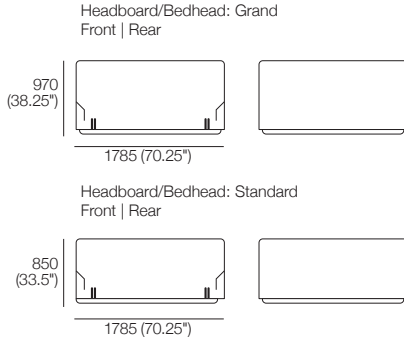

King-AU | SuperKing-NZ

Bedbase: Fabric
 Headboard/Bedhead: Fabric
 Mattress Area:
 1835 (72.25") x 2030 (80")

King-AU | SuperKing-NZ

Bedbase: Leather
 Headboard/Bedhead: Leather
 Mattress Area:
 1835 (72.25") x 2030 (80")

Promenade Soft Motion Bed

K I N G

King-NZ

Bedbase: Fabric
 Headboard/Bedhead: Fabric
 Mattress Area:
 1660 (65.5") x 2030 (80")

King-NZ

Bedbase: Leather
 Headboard/Bedhead: Leather
 Mattress Area:
 1660 (65.5") x 2030 (80")

Queen-AU-CA-NZ-US

Bedbase: Fabric
 Headboard/Bedhead: Fabric
 Mattress Area:
 1525 (60") x 2030 (80")

Queen-AU-CA-NZ-US

Bedbase: Leather
 Headboard/Bedhead: Leather
 Mattress Area:
 1525 (60") x 2030 (80")

Dimensions:
Width: 1930 (76")
Length: 2030 (80")

King-SG

Mattress: 7000A

Dimensions:
Width: 1835 (72.25")
Length: 1900 (75")

King-NZ

Mattress: 7000A

Dimensions:
Width: 1660 (65.5")
Length: 2030 (80")

Queen-AU-US-CA-NZ