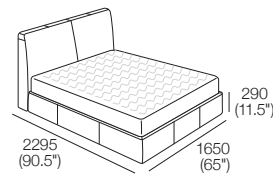

King-AU | SuperKing-NZ

Bedbase: Fabric
 Headboard/Bedhead: Fabric
 Mattress Area:
 1835 (72.25") x 2030 (80")

King-AU | SuperKing-NZ

Bedbase: Leather
 Headboard/Bedhead: Leather
 Mattress Area:
 1835 (72.25") x 2030 (80")

Promenade Soft Motion Bed

K I N G

King-NZ

Bedbase: Fabric
 Headboard/Bedhead: Fabric
 Mattress Area:
 1660 (65.5") x 2030 (80")

King-NZ

Bedbase: Leather
 Headboard/Bedhead: Leather
 Mattress Area:
 1660 (65.5") x 2030 (80")

Queen-AU-CA-NZ-US

Bedbase: Fabric
 Headboard/Bedhead: Fabric
 Mattress Area:
 1525 (60") x 2030 (80")

Queen-AU-CA-NZ-US

Bedbase: Leather
 Headboard/Bedhead: Leather
 Mattress Area:
 1525 (60") x 2030 (80")

Dimensions:
Width: 1930 (76")
Length: 2030 (80")

King-SG

Mattress: 7000A

Dimensions:
Width: 1835 (72.25")
Length: 1900 (75")

King-NZ

Mattress: 7000A

Dimensions:
Width: 1660 (65.5")
Length: 2030 (80")

Queen-AU-US-CA-NZ