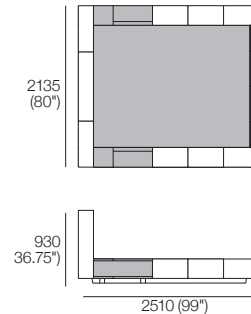

Bedbase Soft (Fabric or Leather):
 Mattress Area:
 1835 (72.25") x 2030 (80")

King-SG

Bedbase (Fabric or Leather) with Shelves:
 Mattress Area:
 1835 (72.25") x 1900 (74.75")

King-SG

Bedbase Soft (Fabric or Leather):
 Mattress Area:
 1835 (72.25") x 1900 (74.75")

King-US

Bedbase (Fabric or Leather) with Shelves:
 Mattress Area:
 1935 (76.25") x 2030 (80")

King-US

Bedbase Soft (Fabric or Leather):
 Mattress Area:
 1935 (76.25") x 2030 (80")

King-NZ

Bedbase (Fabric or Leather) with Shelves:
 Mattress Area:
 1660 (65.5") x 2030 (80")

King-NZ

Bedbase Soft (Fabric or Leather):
 Mattress Area:
 1660 (65.5") x 2030 (80")

Effective June 2024. Adjustable Bed compatible with SleepPlus Adjustable Mattress 7000A – sold separately. *Shelves: STD (included); or Charge (sold separately). Bed & Mattress sizes comparable in country or region as indicated: Australia (AU) | America (US) | Canada (CA) | Asia (SG) | New Zealand (NZ). Mattress Area: dimensions: provided for compatibility check. Leather detail indicated. Upholstery options may include tricort. King Living has a policy of continuous improvement, changes to products and specifications may be made without prior notice. Images and drawings are representative of design only. Accessories not included.

Jasper Adjustable Bed

Queen-AU-US-CA-NZ

Bedbase (Fabric or Leather) with Shelves:

Mattress Area:
1525 (60") x 2030 (80")

Queen-SG

Bedbase (Fabric or Leather) with Shelves:

Mattress Area:
1525 (60") x 1900 (74.75")