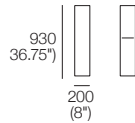

Jasper Adjustable Bed

Queen-AU-US-CA-NZ

Bedbase (Fabric or Leather) with Shelves:

Mattress Area:
1525 (60") x 2030 (80")

Queen-SG

Bedbase (Fabric or Leather) with Shelves:

Mattress Area:
1525 (60") x 1900 (74.75")

Queen-AU-US-CA-NZ

Bedbase Soft (Fabric or Leather):

Mattress Area:
1525 (60") x 2030 (80")

Queen-SG

Bedbase Soft (Fabric or Leather):

Mattress Area:
1525 (60") x 1900 (74.75")

King-AU-CA-SG-NZ | SuperKing-NZ

Headboard/Bedhead: STD or SMART | Fabric or Leather (MIX | DLX)

Side (STD | SMART)

Front (MIX | DLX)

Rear (MIX)

Rear (DLX)

King-US

Headboard/Bedhead: STD or SMART | Fabric or Leather (MIX | DLX)

Side (STD | SMART)