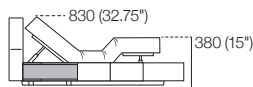

SleepPlus Adjustable Mattress 7000A

Adjustable Mattress for Adjustable Beds

Standard (Flat) Position

Maximum Adjustable Heights

Maximum adjustable heights shown

Various Configurations

Mattress ends are adjustable separately.

SleepPlus Adjustable Mattress 7000A

Size : Range : Dimensions

King-AU | SuperKing-NZ

Mattress: 7000A

Dimensions:

Width: 1835 (72.25")

Length: 2030 (80")

King-US