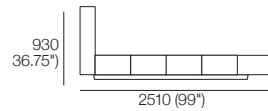

King-NZ

Bedbase Soft (Fabric or Leather):
 Mattress Area:
 1660 (65.5") x 2030 (80")

Effective June 2024. Adjustable Bed compatible with SleepPlus Adjustable Mattress 7000A – sold separately. *Shelves: STD (included); or Charge (sold separately). Bed & Mattress sizes comparable in country or region as indicated: Australia (AU) | America (US) | Canada (CA) | Asia (SG) | New Zealand (NZ). Mattress Area: dimensions: provided for compatibility check. Leather detail indicated. Upholstery options may include tricort. King Living has a policy of continuous improvement, changes to products and specifications may be made without prior notice. Images and drawings are representative of design only. Accessories not included.

Jasper Adjustable Bed

Queen-AU-US-CA-NZ

Bedbase (Fabric or Leather) with Shelves:

Mattress Area:
1525 (60") x 2030 (80")

Queen-SG

Bedbase (Fabric or Leather) with Shelves:

Mattress Area:
1525 (60") x 1900 (74.75")

Queen-AU-US-CA-NZ

Bedbase Soft (Fabric or Leather):

Mattress Area:
1525 (60") x 2030 (80")

Queen-SG

Bedbase Soft (Fabric or Leather):

Mattress Area:
1525 (60") x 1900 (74.75")

King-AU-CA-SG-NZ | SuperKing-NZ