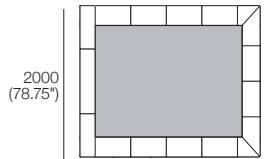

King-NZ

Bedbase Soft (Fabric or Leather):
 Mattress Area:
 1660 (65.5") x 2030 (80")

Effective June 2024. Adjustable Bed compatible with SleepPlus Adjustable Mattress 7000A – sold separately. *Shelves: STD (included); or Charge (sold separately). Bed & Mattress sizes comparable in country or region as indicated: Australia (AU) | America (US) | Canada (CA) | Asia (SG) | New Zealand (NZ). Mattress Area: dimensions: provided for compatibility check. Leather detail indicated. Upholstery options may include tricort. King Living has a policy of continuous improvement, changes to products and specifications may be made without prior notice. Images and drawings are representative of design only. Accessories not included.

Jasper Adjustable Bed

Queen-AU-US-CA-NZ

Bedbase (Fabric or Leather) with Shelves:

Mattress Area:
1525 (60") x 2030 (80")

Queen-SG

Bedbase (Fabric or Leather) with Shelves:

Mattress Area:
1525 (60") x 1900 (74.75")

Queen-AU-US-CA-NZ

Bedbase Soft (Fabric or Leather):

Mattress Area:
1525 (60") x 2030 (80")

Queen-SG

Bedbase Soft (Fabric or Leather):

Mattress Area:
1525 (60") x 1900 (74.75")

King-AU-CA-SG-NZ | SuperKing-NZ

Headboard/Bedhead: STD or SMART | Fabric or Leather (MIX | DLX)

Side (STD | SMART)

Front (MIX | DLX)

Rear (MIX)

Rear (DLX)

King-US

Headboard/Bedhead: STD or SMART | Fabric or Leather (MIX | DLX)

Side (STD | SMART)