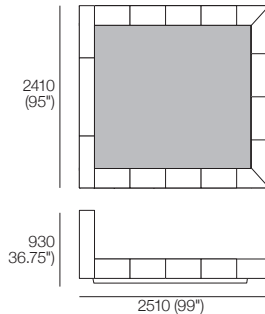

Bedbase Soft (Fabric or Leather):
 Mattress Area:
 1835 (72.25") x 2030 (80")

King-SG

Bedbase (Fabric or Leather) with Shelves:
 Mattress Area:
 1835 (72.25") x 1900 (74.75")

King-SG

Bedbase Soft (Fabric or Leather):
 Mattress Area:
 1835 (72.25") x 1900 (74.75")

King-US

Bedbase (Fabric or Leather) with Shelves:
 Mattress Area:
 1935 (76.25") x 2030 (80")

King-US

Bedbase Soft (Fabric or Leather):
 Mattress Area:
 1935 (76.25") x 2030 (80")

King-NZ

Bedbase (Fabric or Leather) with Shelves:
 Mattress Area:
 1660 (65.5") x 2030 (80")

King-NZ

Bedbase Soft (Fabric or Leather):
 Mattress Area:
 1660 (65.5") x 2030 (80")

Effective June 2024. Adjustable Bed compatible with SleepPlus Adjustable Mattress 7000A – sold separately. *Shelves: STD (included); or Charge (sold separately). Bed & Mattress sizes comparable in country or region as indicated: Australia (AU) | America (US) | Canada (CA) | Asia (SG) | New Zealand (NZ). Mattress Area: dimensions: provided for compatibility check. Leather detail indicated. Upholstery options may include tricort. King Living has a policy of continuous improvement, changes to products and specifications may be made without prior notice. Images and drawings are representative of design only. Accessories not included.

SleepPlus Adjustable Mattress 7000A

Size : Range : Dimensions

King-AU | SuperKing-NZ

Mattress: 7000A

Dimensions:

Width: 1835 (72.25")

Length: 2030 (80")

King-US