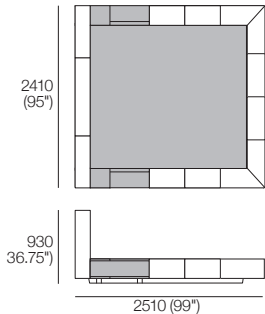

K I N G

DT2020084-ANZ-ASIA-NA-V1

kingliving.com

Jasper Adjustable Bed

Jasper Adjustable Bed

King-AU | SuperKing-NZ

Bedbase (Fabric or Leather) with Shelves:
 Mattress Area:
 1835 (72.25") x 2030 (80")

King-AU | SuperKing-NZ

Bedbase Soft (Fabric or Leather):
 Mattress Area:
 1835 (72.25") x 2030 (80")

King-SG

Bedbase (Fabric or Leather) with Shelves:
 Mattress Area:
 1835 (72.25") x 1900 (74.75")

King-SG

Bedbase Soft (Fabric or Leather):
 Mattress Area:
 1835 (72.25") x 1900 (74.75")

King-US

Bedbase (Fabric or Leather) with Shelves:
 Mattress Area:
 1935 (76.25") x 2030 (80")

King-US

Bedbase Soft (Fabric or Leather):
 Mattress Area:
 1935 (76.25") x 2030 (80")

King-NZ

Bedbase (Fabric or Leather) with Shelves:
 Mattress Area:
 1660 (65.5") x 2030 (80")

King-NZ

Bedbase Soft (Fabric or Leather):
 Mattress Area:
 1660 (65.5") x 2030 (80")

Effective June 2024. Adjustable Bed compatible with SleepPlus Adjustable Mattress 7000A – sold separately. *Shelves: STD (included); or Charge (sold separately). Bed & Mattress sizes comparable in country or region as indicated: Australia (AU) | America (US) | Canada (CA) | Asia (SG) | New Zealand (NZ). Mattress Area: dimensions: provided for compatibility check. Leather detail indicated. Upholstery options may include tricort. King Living has a policy of continuous improvement, changes to products and specifications may be made without prior notice. Images and drawings are representative of design only. Accessories not included.