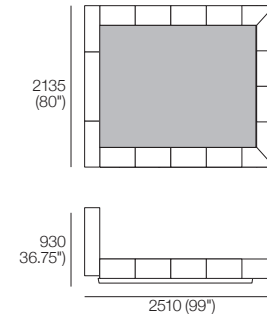

Bedbase Soft (Fabric or Leather):
 Mattress Area:
 1835 (72.25") x 2030 (80")

King-SG

Bedbase (Fabric or Leather) with Shelves:
 Mattress Area:
 1835 (72.25") x 1900 (74.75")

King-SG

Bedbase Soft (Fabric or Leather):
 Mattress Area:
 1835 (72.25") x 1900 (74.75")

King-US

Bedbase (Fabric or Leather) with Shelves:
 Mattress Area:
 1935 (76.25") x 2030 (80")

King-US

Bedbase Soft (Fabric or Leather):
 Mattress Area:
 1935 (76.25") x 2030 (80")

King-NZ

Bedbase (Fabric or Leather) with Shelves:
 Mattress Area:
 1660 (65.5") x 2030 (80")

King-NZ

Bedbase Soft (Fabric or Leather):
 Mattress Area:
 1660 (65.5") x 2030 (80")

Effective June 2024. Adjustable Bed compatible with SleepPlus Adjustable Mattress 7000A – sold separately. *Shelves: STD (included); or Charge (sold separately). Bed & Mattress sizes comparable in country or region as indicated: Australia (AU) | America (US) | Canada (CA) | Asia (SG) | New Zealand (NZ). Mattress Area: dimensions: provided for compatibility check. Leather detail indicated. Upholstery options may include tricort. King Living has a policy of continuous improvement, changes to products and specifications may be made without prior notice. Images and drawings are representative of design only. Accessories not included.

Jasper Adjustable Bed

Queen-AU-US-CA-NZ

Bedbase (Fabric or Leather) with Shelves:

Mattress Area:
1525 (60") x 2030 (80")

Queen-SG

Bedbase (Fabric or Leather) with Shelves:

Mattress Area:
1525 (60") x 1900 (74.75")