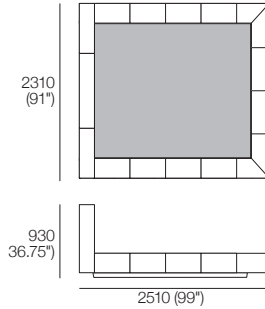

K I N G

DT2020084-ANZ-ASIA-NA-V1

kingliving.com

Jasper Adjustable Bed

Jasper Adjustable Bed

King-AU | SuperKing-NZ

Bedbase (Fabric or Leather) with Shelves:
 Mattress Area:
 1835 (72.25") x 2030 (80")

King-AU | SuperKing-NZ

Bedbase Soft (Fabric or Leather):
 Mattress Area:
 1835 (72.25") x 2030 (80")

King-SG

Bedbase (Fabric or Leather) with Shelves:
 Mattress Area:
 1835 (72.25") x 1900 (74.75")

King-SG

Bedbase Soft (Fabric or Leather):
 Mattress Area:
 1835 (72.25") x 1900 (74.75")

King-US

Bedbase (Fabric or Leather) with Shelves:
 Mattress Area:
 1935 (76.25") x 2030 (80")

King-US

Bedbase Soft (Fabric or Leather):
 Mattress Area:
 1935 (76.25") x 2030 (80")

King-NZ

Bedbase (Fabric or Leather) with Shelves:
 Mattress Area:
 1660 (65.5") x 2030 (80")

SleepPlus Adjustable Mattress 7000A

Size : Range : Dimensions

King-AU | SuperKing-NZ

Mattress: 7000A

Dimensions:

Width: 1835 (72.25")

Length: 2030 (80")

King-US