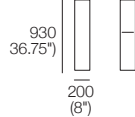

Jasper Adjustable Bed

Queen-AU-US-CA-NZ

Bedbase (Fabric or Leather) with Shelves:

Mattress Area:
1525 (60") x 2030 (80")

Queen-SG

Bedbase (Fabric or Leather) with Shelves:

Mattress Area:
1525 (60") x 1900 (74.75")

Queen-AU-US-CA-NZ

Bedbase Soft (Fabric or Leather):

Mattress Area:
1525 (60") x 2030 (80")

Queen-SG

Bedbase Soft (Fabric or Leather):

Mattress Area:
1525 (60") x 1900 (74.75")

King-AU-CA-SG-NZ | SuperKing-NZ

Headboard/Bedhead: STD or SMART | Fabric or Leather (MIX | DLX)

Side (STD | SMART)

Front (MIX | DLX)

Rear (MIX)

Rear (DLX)

King-US

Headboard/Bedhead: STD or SMART | Fabric or Leather (MIX | DLX)

Side (STD | SMART)