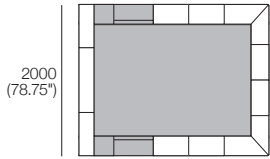

Bedbase Soft (Fabric or Leather):
 Mattress Area:
 1835 (72.25") x 2030 (80")

King-SG

Bedbase (Fabric or Leather) with Shelves:
 Mattress Area:
 1835 (72.25") x 1900 (74.75")

King-SG

Bedbase Soft (Fabric or Leather):
 Mattress Area:
 1835 (72.25") x 1900 (74.75")

King-US

Bedbase (Fabric or Leather) with Shelves:
 Mattress Area:
 1935 (76.25") x 2030 (80")

King-US

Bedbase Soft (Fabric or Leather):
 Mattress Area:
 1935 (76.25") x 2030 (80")

King-NZ

Bedbase (Fabric or Leather) with Shelves:
 Mattress Area:
 1660 (65.5") x 2030 (80")

King-NZ

Bedbase Soft (Fabric or Leather):
 Mattress Area:
 1660 (65.5") x 2030 (80")

Effective June 2024. Adjustable Bed compatible with SleepPlus Adjustable Mattress 7000A – sold separately. *Shelves: STD (included); or Charge (sold separately). Bed & Mattress sizes comparable in country or region as indicated: Australia (AU) | America (US) | Canada (CA) | Asia (SG) | New Zealand (NZ). Mattress Area: dimensions: provided for compatibility check. Leather detail indicated. Upholstery options may include tricort. King Living has a policy of continuous improvement, changes to products and specifications may be made without prior notice. Images and drawings are representative of design only. Accessories not included.

Jasper Adjustable Bed

Queen-AU-US-CA-NZ

Bedbase (Fabric or Leather) with Shelves:

Mattress Area:
1525 (60") x 2030 (80")

Queen-SG

Bedbase (Fabric or Leather) with Shelves:

Mattress Area:
1525 (60") x 1900 (74.75")