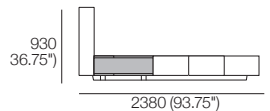

King-NZ

Bedbase Soft (Fabric or Leather):
 Mattress Area:
 1660 (65.5") x 2030 (80")

Effective June 2024. Adjustable Bed compatible with SleepPlus Adjustable Mattress 7000A – sold separately. *Shelves: STD (included); or Charge (sold separately). Bed & Mattress sizes comparable in country or region as indicated: Australia (AU) | America (US) | Canada (CA) | Asia (SG) | New Zealand (NZ). Mattress Area: dimensions: provided for compatibility check. Leather detail indicated. Upholstery options may include tricort. King Living has a policy of continuous improvement, changes to products and specifications may be made without prior notice. Images and drawings are representative of design only. Accessories not included.

Jasper Adjustable Bed

Queen-AU-US-CA-NZ

Bedbase (Fabric or Leather) with Shelves:

Mattress Area:
1525 (60") x 2030 (80")

Queen-SG

Bedbase (Fabric or Leather) with Shelves:

Mattress Area:
1525 (60") x 1900 (74.75")

Queen-AU-US-CA-NZ

Bedbase Soft (Fabric or Leather):

Mattress Area:
1525 (60") x 2030 (80")

Queen-SG

Bedbase Soft (Fabric or Leather):

Mattress Area:
1525 (60") x 1900 (74.75")

King-AU-CA-SG-NZ | SuperKing-NZ