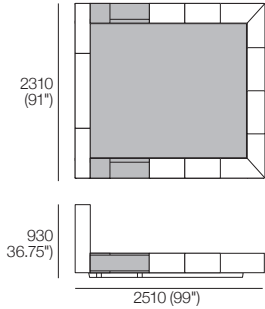

K I N G

DT2020084-ANZ-ASIA-NA-V1

kingliving.com

Jasper Adjustable Bed

Jasper Adjustable Bed

King-AU | SuperKing-NZ

Bedbase (Fabric or Leather) with Shelves:
 Mattress Area:
 1835 (72.25") x 2030 (80")

King-AU | SuperKing-NZ

Bedbase Soft (Fabric or Leather):
 Mattress Area:
 1835 (72.25") x 2030 (80")

King-SG

Bedbase (Fabric or Leather) with Shelves:
 Mattress Area:
 1835 (72.25") x 1900 (74.75")

King-SG

Bedbase Soft (Fabric or Leather):
 Mattress Area:
 1835 (72.25") x 1900 (74.75")

King-US

Bedbase (Fabric or Leather) with Shelves:
 Mattress Area:
 1935 (76.25") x 2030 (80")

King-US

Bedbase Soft (Fabric or Leather):
 Mattress Area:
 1935 (76.25") x 2030 (80")

King-NZ

Bedbase (Fabric or Leather) with Shelves:
 Mattress Area:
 1660 (65.5") x 2030 (80")

Dimensions:

Width: 1525 (60")

Length: 2030 (80")

Queen-SG

Mattress: 7000A

Dimensions:

Width: 1525 (60")

Length: 1900 (75")