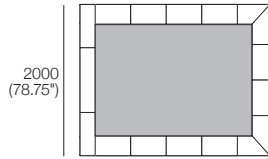

King-US

Bedbase (Fabric or Leather) with Shelves:
 Mattress Area:
 1935 (76.25") x 2030 (80")

King-US

Bedbase Soft (Fabric or Leather):
 Mattress Area:
 1935 (76.25") x 2030 (80")

King-NZ

Bedbase (Fabric or Leather) with Shelves:
 Mattress Area:
 1660 (65.5") x 2030 (80")

King-NZ

Bedbase Soft (Fabric or Leather):
 Mattress Area:
 1660 (65.5") x 2030 (80")

Effective June 2024. Adjustable Bed compatible with SleepPlus Adjustable Mattress 7000A – sold separately. *Shelves: STD (included); or Charge (sold separately). Bed & Mattress sizes comparable in country or region as indicated: Australia (AU) | America (US) | Canada (CA) | Asia (SG) | New Zealand (NZ). Mattress Area: dimensions: provided for compatibility check. Leather detail indicated. Upholstery options may include tricort. King Living has a policy of continuous improvement, changes to products and specifications may be made without prior notice. Images and drawings are representative of design only. Accessories not included.

Jasper Adjustable Bed

Queen-AU-US-CA-NZ

Bedbase (Fabric or Leather) with Shelves:

Mattress Area:
1525 (60") x 2030 (80")

Queen-SG

Bedbase (Fabric or Leather) with Shelves:

Mattress Area:
1525 (60") x 1900 (74.75")

Queen-AU-US-CA-NZ

Bedbase Soft (Fabric or Leather):

Mattress Area:
1525 (60") x 2030 (80")

Queen-SG

Bedbase Soft (Fabric or Leather):

Mattress Area:
1525 (60") x 1900 (74.75")

King-AU-CA-SG-NZ | SuperKing-NZ