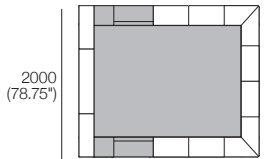

King-US

Bedbase (Fabric or Leather) with Shelves:
 Mattress Area:
 1935 (76.25") x 2030 (80")

King-US

Bedbase Soft (Fabric or Leather):
 Mattress Area:
 1935 (76.25") x 2030 (80")

King-NZ

Bedbase (Fabric or Leather) with Shelves:
 Mattress Area:
 1660 (65.5") x 2030 (80")

King-NZ

Bedbase Soft (Fabric or Leather):
 Mattress Area:
 1660 (65.5") x 2030 (80")

Effective June 2024. Adjustable Bed compatible with SleepPlus Adjustable Mattress 7000A – sold separately. *Shelves: STD (included); or Charge (sold separately). Bed & Mattress sizes comparable in country or region as indicated: Australia (AU) | America (US) | Canada (CA) | Asia (SG) | New Zealand (NZ). Mattress Area: dimensions: provided for compatibility check. Leather detail indicated. Upholstery options may include tricort. King Living has a policy of continuous improvement, changes to products and specifications may be made without prior notice. Images and drawings are representative of design only. Accessories not included.

Jasper Adjustable Bed

Queen-AU-US-CA-NZ

Bedbase (Fabric or Leather) with Shelves:

Mattress Area:
1525 (60") x 2030 (80")

Queen-SG

Bedbase (Fabric or Leather) with Shelves:

Mattress Area:
1525 (60") x 1900 (74.75")

Queen-AU-US-CA-NZ

Bedbase Soft (Fabric or Leather):

Mattress Area:
1525 (60") x 2030 (80")

Queen-SG

Bedbase Soft (Fabric or Leather):

Mattress Area:
1525 (60") x 1900 (74.75")

King-AU-CA-SG-NZ | SuperKing-NZ