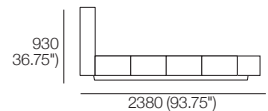

Jasper Adjustable Bed

Queen-AU-US-CA-NZ

Bedbase (Fabric or Leather) with Shelves:

Mattress Area:
1525 (60") x 2030 (80")

Queen-SG

Bedbase (Fabric or Leather) with Shelves:

Mattress Area:
1525 (60") x 1900 (74.75")

Queen-AU-US-CA-NZ

Bedbase Soft (Fabric or Leather):

Mattress Area:
1525 (60") x 2030 (80")

Queen-SG

Bedbase Soft (Fabric or Leather):

Mattress Area:
1525 (60") x 1900 (74.75")

King-AU-CA-SG-NZ | SuperKing-NZ