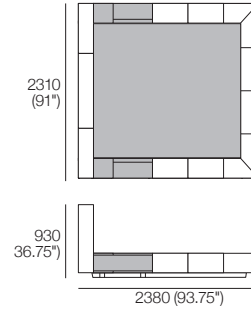

K I N G

DT2020084-ANZ-ASIA-NA-V1

kingliving.com

Jasper Adjustable Bed

Jasper Adjustable Bed

King-AU | SuperKing-NZ

Bedbase (Fabric or Leather) with Shelves:
 Mattress Area:
 1835 (72.25") x 2030 (80")

King-AU | SuperKing-NZ

Bedbase Soft (Fabric or Leather):
 Mattress Area:
 1835 (72.25") x 2030 (80")

King-SG

Bedbase (Fabric or Leather) with Shelves:
 Mattress Area:
 1835 (72.25") x 1900 (74.75")

King-SG

Bedbase Soft (Fabric or Leather):
 Mattress Area:
 1835 (72.25") x 1900 (74.75")

King-US

Bedbase (Fabric or Leather) with Shelves:
 Mattress Area:
 1935 (76.25") x 2030 (80")

King-US

Bedbase Soft (Fabric or Leather):
 Mattress Area:
 1935 (76.25") x 2030 (80")

King-NZ

Bedbase (Fabric or Leather) with Shelves:
 Mattress Area:
 1660 (65.5") x 2030 (80")

Dimensions:

Width: 1525 (60")

Length: 2030 (80")

Queen-SG

Mattress: 7000A

Dimensions:

Width: 1525 (60")

Length: 1900 (75")