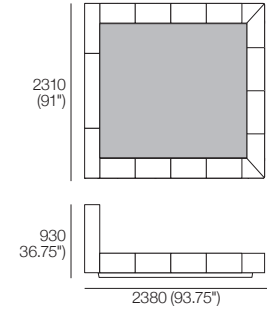

K I N G

DT2020084-ANZ-ASIA-NA-V1

kingliving.com

Jasper Adjustable Bed

Jasper Adjustable Bed

King-AU | SuperKing-NZ

Bedbase (Fabric or Leather) with Shelves:
 Mattress Area:
 1835 (72.25") x 2030 (80")

King-AU | SuperKing-NZ

Bedbase Soft (Fabric or Leather):
 Mattress Area:
 1835 (72.25") x 2030 (80")

King-SG

Bedbase (Fabric or Leather) with Shelves:
 Mattress Area:
 1835 (72.25") x 1900 (74.75")

King-SG

Bedbase Soft (Fabric or Leather):
 Mattress Area:
 1835 (72.25") x 1900 (74.75")

King-US

Bedbase (Fabric or Leather) with Shelves:
 Mattress Area:
 1935 (76.25") x 2030 (80")

King-US

Bedbase Soft (Fabric or Leather):
 Mattress Area:
 1935 (76.25") x 2030 (80")

King-NZ

Bedbase (Fabric or Leather) with Shelves:
 Mattress Area:
 1660 (65.5") x 2030 (80")

King-NZ

Bedbase Soft (Fabric or Leather):
 Mattress Area:
 1660 (65.5") x 2030 (80")

Effective June 2024. Adjustable Bed compatible with SleepPlus Adjustable Mattress 7000A – sold separately. *Shelves: STD (included); or Charge (sold separately). Bed & Mattress sizes comparable in country or region as indicated: Australia (AU) | America (US) | Canada (CA) | Asia (SG) | New Zealand (NZ). Mattress Area: dimensions: provided for compatibility check. Leather detail indicated. Upholstery options may include tricort. King Living has a policy of continuous improvement, changes to products and specifications may be made without prior notice. Images and drawings are representative of design only. Accessories not included.