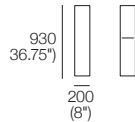

Headboard/Bedhead: STD or SMART | Fabric or Leather (MIX | DLX)

Side (STD | SMART)

Front (MIX | DLX)

Rear (MIX)

Rear (DLX)

King-US

Headboard/Bedhead: STD or SMART | Fabric or Leather (MIX | DLX)

Side (STD | SMART)

Front (MIX | DLX)

Rear (MIX)

Rear (DLX)

Queen-AU-US-CA-SG-NZ

Headboard/Bedhead: STD or SMART | Fabric or Leather (MIX | DLX)

Side (STD | SMART)

Front (MIX | DLX)

Rear (MIX)