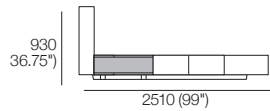

King-US

Bedbase (Fabric or Leather) with Shelves:
 Mattress Area:
 1935 (76.25") x 2030 (80")

King-US

Bedbase Soft (Fabric or Leather):
 Mattress Area:
 1935 (76.25") x 2030 (80")

King-NZ

Bedbase (Fabric or Leather) with Shelves:
 Mattress Area:
 1660 (65.5") x 2030 (80")

King-NZ

Bedbase Soft (Fabric or Leather):
 Mattress Area:
 1660 (65.5") x 2030 (80")

Effective June 2024. Adjustable Bed compatible with SleepPlus Adjustable Mattress 7000A – sold separately. *Shelves: STD (included); or Charge (sold separately). Bed & Mattress sizes comparable in country or region as indicated: Australia (AU) | America (US) | Canada (CA) | Asia (SG) | New Zealand (NZ). Mattress Area: dimensions: provided for compatibility check. Leather detail indicated. Upholstery options may include tricort. King Living has a policy of continuous improvement, changes to products and specifications may be made without prior notice. Images and drawings are representative of design only. Accessories not included.

Jasper Adjustable Bed

Queen-AU-US-CA-NZ

Bedbase (Fabric or Leather) with Shelves:

Mattress Area:
1525 (60") x 2030 (80")

Queen-SG

Bedbase (Fabric or Leather) with Shelves:

Mattress Area:
1525 (60") x 1900 (74.75")