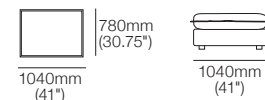

Ottoman 104-78