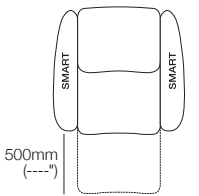

KingCinema Premiere

Packages | SMART Pocket Accessories

KingCinema 3-Seater 800R MEDIA SMART

Top View

3326mm (131")

min:
1175mm
(46.25")

max:
1670mm
(65.75")

KingCinema 2.5-Seater 900R MEDIA SMART

Top View

2460mm (97")

min:
1105mm
(43.5")

max:
1600mm
(63")

KingCinema 2-Seater 800R SMART

Top View

2262mm (89")

min:
1100mm
(43.25")

max:
1600mm
(63")

KingCinema Armchair 700R SMART

Front View | Top View

500mm
(-----)

700mm (-----)

min:
1080mm
(45.5")

max (reclined):
1580mm
(62.25")

Table 350 Round

350 (13.75")

Charge Table 350 Round

350 (13.75")

King Sofa Light LED

Sonos Bracket

Compatible with:
Sonos Play 1; Sonos One; Sonos One SL

Effective October 2024, King Cinema Premiere uses TouchGlide® Technology. The weight limit for the recliner mechanism used in King Cinema Premiere is 130kg (286.5lb). The weight limit for King Cinema Premiere footrest is 15kg (33lb). As King Living has a policy of continuous improvement, changes to products and specifications are representative of design only. Accessories not included.