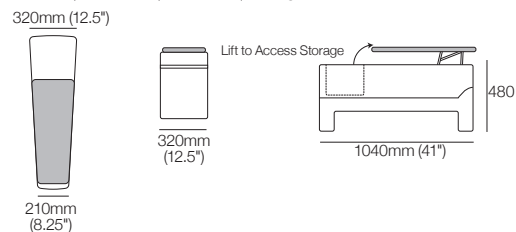

Media Wedge Wide

Top View | Rear View | Side View | Storage Access

Effective October 2024, King Cinema Premiere uses TouchGlide® Technology. The weight limit for the recliner mechanism used in King Cinema Premiere is 130kg (286.5lb). The weight limit for King Cinema Premiere footrest is 15kg (33lb). As King Living has a policy of continuous improvement, changes to products and specifications may be made without prior notice. Images and drawings are representative of design only. Accessories not included.

IMPORTANT: ALWAYS FULLY RETRACT THE FOOTREST BEFORE SITTING IN OR GETTING OUT OF THE RECLINER. To avoid damage to your recliner, the reclining function should only be operated when you are seated in the recliner. Any open footrests, which have a 15kg (33lb) weight limit, must be closed before getting out of or into the seat. Sliding forward over the footrest to get out of the seat or getting into a fully reclined seat may cause damage to the mechanism of the recliner and can result in the sofa tipping forward in extreme cases. This built-in tipping point was specifically designed to preserve the integrity of the mechanism if too much pressure is placed on it and to avoid permanent damage. Damage caused by improper use of Recliners will not be covered under Warranty.