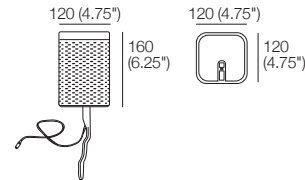

max:
1600mm
(63")

KingCinema Armchair 700R SMART

Front View | Top View

500mm
(-----)

700mm (-----)

min:
1080mm
(45.5")

max (reclined):
1580mm
(62.25")

Table 350 Round

350 (13.75")

Charge Table 350 Round

350 (13.75")

King Sofa Light LED

Sonos Bracket

Compatible with:
Sonos Play 1; Sonos One; Sonos One SL

Effective October 2024, King Cinema Premiere uses TouchGlide® Technology. The weight limit for the recliner mechanism used in King Cinema Premiere is 130kg (286.5lb). The weight limit for King Cinema Premiere footrest is 15kg (33lb). As King Living has a policy of continuous improvement, changes to products and specifications are representative of design only. Accessories not included.