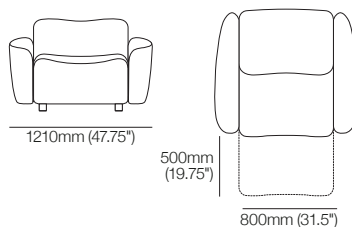

KingCinema Chair 800R

Front View | Top View