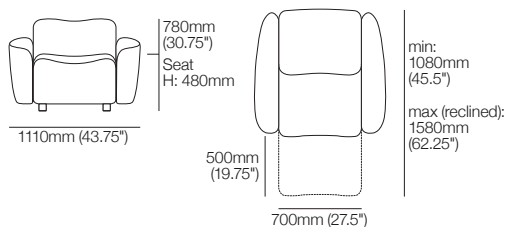

KingCinema Chair 800R

Front View | Top View

KingCinema Chair 900R

Front View | Top View

KingCinema Premiere Chair Modules: 700R : 800R : 900R

General Side View Chair Positions (SMART Pocket Shown): Closed | Headrest Up | Open (Reclined)

KingCinema Premiere

Packages | SMART Pocket Accessories

KingCinema 3-Seater 800R MEDIA SMART

Top View

3326mm (131")

min:
1175mm
(46.25")

max:
1670mm
(65.75")

KingCinema 2.5-Seater 900R MEDIA SMART

Top View

2460mm (97")

min:
1105mm
(43.5")

max:
1600mm
(63")

KingCinema 2-Seater 800R SMART

Top View

2262mm (89")

min:
1100mm
(43.25")

max:
1600mm
(63")

KingCinema Armchair 700R SMART

Front View | Top View

500mm
(-----)

700mm (-----)

min:
1080mm
(45.5")

max (reclined):
1580mm
(62.25")

Table 350 Round