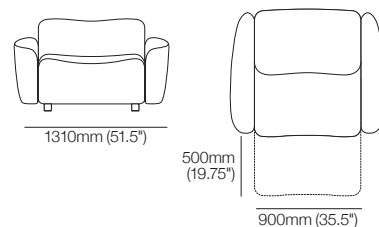

KingCinema Chair 900R

Front View | Top View