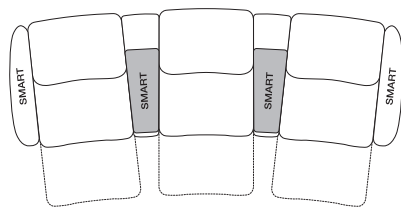

KingCinema Chair 800R

Front View | Top View

KingCinema Chair 900R

Front View | Top View

KingCinema Premiere Chair Modules: 700R : 800R : 900R

General Side View Chair Positions (SMART Pocket Shown): Closed | Headrest Up | Open (Reclined)

Media Wedge Wide

Top View | Rear View | Side View | Storage Access

Effective October 2024, King Cinema Premiere uses TouchGlide® Technology. The weight limit for the recliner mechanism used in King Cinema Premiere is 130kg (286.5lb). The weight limit for King Cinema Premiere footrest is 15kg (33lb). As King Living has a policy of continuous improvement, changes to products and specifications may be made without prior notice. Images and drawings are representative of design only. Accessories not included.

KingCinema Premiere

Packages | SMART Pocket Accessories

KingCinema 3-Seater 800R MEDIA SMART

Top View

3326mm (131")

min:
1175mm
(46.25")

max:
1670mm
(65.75")

KingCinema 2.5-Seater 900R MEDIA SMART