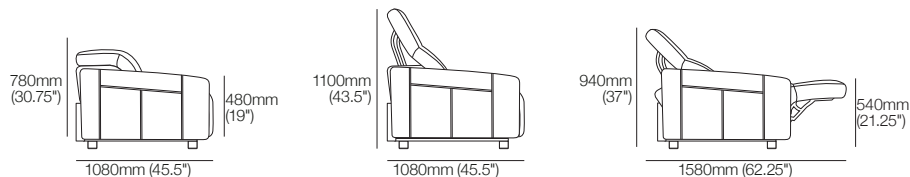

KingCinema Chair 800R

Front View | Top View

KingCinema Chair 900R

Front View | Top View

KingCinema Premiere Chair Modules: 700R : 800R : 900R

General Side View Chair Positions (SMART Pocket Shown): Closed | Headrest Up | Open (Reclined)

KingCinema Premiere

Packages | SMART Pocket Accessories

KingCinema 3-Seater 800R MEDIA SMART

Top View

3326mm (131")

min:
1175mm
(46.25")

max:
1670mm
(65.75")

KingCinema 2.5-Seater 900R MEDIA SMART

Top View

2460mm (97")

min:
1105mm
(43.5")

max:
1600mm
(63")

KingCinema 2-Seater 800R SMART

Top View

2262mm (89")

min:
1100mm
(43.25")

max:
1600mm
(63")

KingCinema Armchair 700R SMART

Front View | Top View

500mm
(-----)

700mm (-----)

min:
1080mm
(45.5")

max (reclined):
1580mm
(62.25")

Table 350 Round