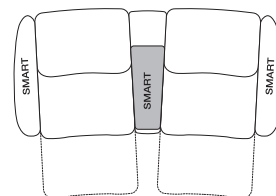

KingCinema Premiere

Packages | SMART Pocket Accessories

KingCinema 3-Seater 800R MEDIA SMART

Top View

3326mm (131")

min:
1175mm
(46.25")

max:
1670mm
(65.75")

KingCinema 2.5-Seater 900R MEDIA SMART

Top View

2460mm (97")

min:
1105mm
(43.5")

max:
1600mm
(63")

KingCinema 2-Seater 800R SMART

Top View

2262mm (89")

min:
1100mm
(43.25")

max:
1600mm
(63")

KingCinema Armchair 700R SMART

Front View | Top View

500mm
(-----)

700mm (-----)

min:
1080mm
(45.5")

max (reclined):
1580mm
(62.25")

Table 350 Round

350 (13.75")

Charge Table 350 Round

350 (13.75")

King Sofa Light LED

Sonos Bracket

Compatible with:
Sonos Play 1; Sonos One; Sonos One SL

Effective October 2024, King Cinema Premiere uses TouchGlide® Technology. The weight limit for the recliner mechanism used in King Cinema Premiere is 130kg (286.5lb). The weight limit for King Cinema Premiere footrest is 15kg (33lb). As King Living has a policy of continuous improvement, changes to products and specifications are representative of design only. Accessories not included.