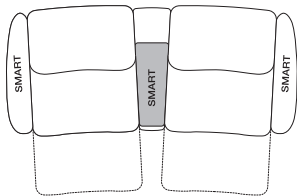

KingCinema Premiere

Packages | SMART Pocket Accessories

KingCinema 3-Seater 800R MEDIA SMART

Top View

3326mm (131")

min:
1175mm
(46.25")

max:
1670mm
(65.75")

KingCinema 2.5-Seater 900R MEDIA SMART

Top View

2460mm (97")

min:
1105mm
(43.5")

max:
1600mm
(63")

KingCinema 2-Seater 800R SMART

Top View

2262mm (89")

min:
1100mm
(43.25")

max:
1600mm
(63")

KingCinema Armchair 700R SMART

Front View | Top View

500mm
(-----)

700mm (-----)

min:
1080mm
(45.5")

max (reclined):
1580mm
(62.25")

Table 350 Round