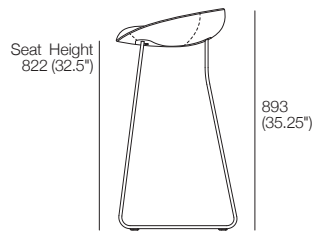

Top View

Front View

530 (20.75")

Side View

Seat Height
690 (27.25")

780
(30.75")

449 (17.75")

Luna Indoor

Barstool | Counter Stool

Upholstered Barstool

Top View

Front View

540 (21.25")

Side View

Seat Height
822 (32.5")

893
(35.25")

487 (19.25")

Upholstered Counter Stool

Top View

Front View

540 (21.25")

Side View

Seat Height
733 (29")

804
(31.75")

470 (18.5")