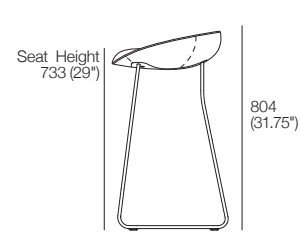

Top View

Front View

530 (20.75")

Side View

Seat Height
690 (27.25")

780
(30.75")

449 (17.75")

Luna Indoor

Barstool | Counter Stool

Upholstered Barstool

Top View

Front View

540 (21.25")

Side View

Seat Height
822 (32.5")

893
(35.25")

487 (19.25")

Upholstered Counter Stool

Top View

Front View

540 (21.25")

Side View

Seat Height
733 (29")

804
(31.75")

470 (18.5")