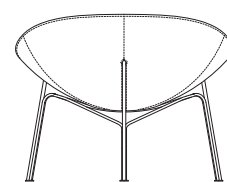

K I N G

DT2019766-V6

kingliving.com

Luna Indoor
Chair | Barstools | Counter Stools

Luna Indoor

Chair | Barstool | Counter Stool

Indoor Chair

Top View

Front View

935 (36.75")

Side View

730
(28.75")

700 (27.5")

Back View

935 (36.75")

Timber Barstool

Top View

Front View

530 (20.75")

Side View

Seat Height
750 (29.5")

863
(34")

474 (18.75")

Timber Counter Stool

Top View

Front View

530 (20.75")

Side View

Seat Height
690 (27.25")

780
(30.75")

449 (17.75")

Luna Indoor