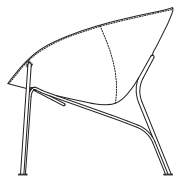

K I N G

DT2019766-V6

kingliving.com

Luna Indoor
Chair | Barstools | Counter Stools

Luna Indoor

Chair | Barstool | Counter Stool

Indoor Chair

Top View

Front View

935 (36.75")

Side View

730
(28.75")

700 (27.5")

Back View

935 (36.75")

Timber Barstool

Top View

Front View

530 (20.75")

Side View

Seat Height
750 (29.5")

863
(34")

474 (18.75")

Timber Counter Stool

Barstool | Counter Stool

Upholstered Barstool

Top View

Front View

540 (21.25")

Side View

Seat Height
822 (32.5")

893
(35.25")