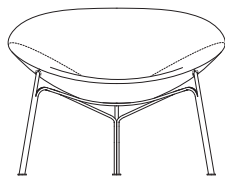

K I N G

DT2019766-V6

kingliving.com

Luna Indoor
Chair | Barstools | Counter Stools

Luna Indoor

Chair | Barstool | Counter Stool

Indoor Chair

Top View

Front View

935 (36.75")

Side View

730
(28.75")

700 (27.5")

Back View

935 (36.75")

Timber Barstool

Top View

Front View

530 (20.75")

Side View

Seat Height
750 (29.5")

863
(34")

474 (18.75")

Timber Counter Stool

Top View

Front View

530 (20.75")

Side View

Seat Height
690 (27.25")

780
(30.75")

449 (17.75")

Luna Indoor