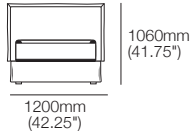

K I N G

DT2024182-ANZA-V1

kingliving.com

Delta Coast Bed

Delta Coast Bed

KingSingle-AU-NZ Storage Mattress sold separately

Side Storage Access

Delta Coast KingSingle storage is accessed from the side – for easy opening/closing.