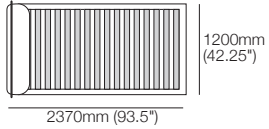

K I N G

DT2024182-ANZA-V1

kingliving.com

Delta Coast Bed

Delta Coast Bed

KingSingle-AU-NZ Storage Mattress sold separately

Side Storage Access

Delta Coast KingSingle storage is accessed from the side – for easy opening/closing.