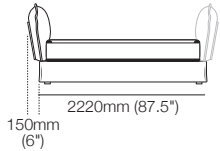

K I N G

DT2024182-ANZA-V1

kingliving.com

Delta Coast Bed

Delta Coast Bed

KingSingle-AU-NZ Storage Mattress sold separately

Side Storage Access

Delta Coast KingSingle storage is accessed from the side – for easy opening/closing.