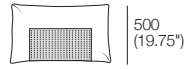

BC850

Rear: Perforation (leather cushion)