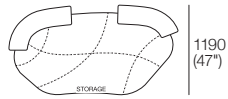

K I N G

DT2023061-V3

kingliving.com

Aura

Aura

Arrange Aura's modular arms to suit your comfort style and your spatial requirements.
 Aura Storage Base shown – leather detail indicated.

Configurations

Gap: Top

Right: Top

Left: Top

General Side Views

Front

Front

Front

Left

Rear