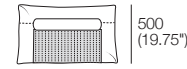

Rear: Perforation (leather cushion)

BC850

Rear: Perforation (leather cushion)

BCB850

With Bolster

Rear: Perforation (leather cushion)

Aura Packages

Aura Package 1 / OR Aura Package 1 Storage

Components: 1x Aura Base 2100 (OR 1x Aura Base S 2100),
2x Aura Flex B1000, 2x Aura **BC650** (Back Cushions)

Configurations: Gap; Right; Left.
Storage Base shown

Configurations
Gap: Top

Front

Right: Top

Front