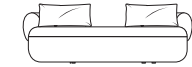

Configurations
Gap: Top

Front

Right: Top

Front

Left: Top

Front

Aura Package 3 / OR Aura Package 3 Storage

Components: 1x Aura Base 2100 (OR 1x Aura Base S 2100),
2x Aura Flex B1000, 2x Aura **BCB850** (Back Cushions with Bolster)

Configurations: Gap; Right; Left.
Storage Base shown

Configurations
Gap: Top

Front

Right: Top

Front

Left: Top

Front