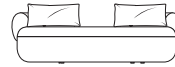

Left: Top

Front

Aura Package 2 / OR Aura Package 2 Storage

Components: 1x Aura Base 2100 (OR 1x Aura Base S 2100),
2x Aura Flex B1000, 2x Aura **BC850** (Back Cushions)

Configurations: Gap; Right; Left.
Storage Base shown

Configurations
Gap: Top

Front

Right: Top

Front

Left: Top

Front

Aura Package 3 / OR Aura Package 3 Storage

Components: 1x Aura Base 2100 (OR 1x Aura Base S 2100),
2x Aura Flex B1000, 2x Aura **BCB850** (Back Cushions with Bolster)