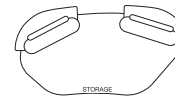

Left: Top

Front

Aura Package 2 / OR Aura Package 2 Storage

Components: 1x Aura Base 2100 (OR 1x Aura Base S 2100),
2x Aura Flex B1000, 2x Aura **BC850** (Back Cushions)

Configurations: Gap; Right; Left.
Storage Base shown

Configurations
Gap: Top

Front

Right: Top

Front

Left: Top

Front

Aura Package 3 / OR Aura Package 3 Storage

Components: 1x Aura Base 2100 (OR 1x Aura Base S 2100),
2x Aura Flex B1000, 2x Aura **BCB850** (Back Cushions with Bolster)

Configurations: Gap; Right; Left.
Storage Base shown

Configurations
Gap: Top

Front

Right: Top

Front

Left: Top

Front