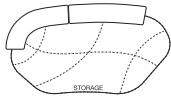

K I N G

DT2023061-V3

kingliving.com

Aura

Aura

Arrange Aura's modular arms to suit your comfort style and your spatial requirements.
 Aura Storage Base shown – leather detail indicated.

Configurations

Gap: Top

Right: Top

Left: Top

General Side Views

Front

Front

Front

Left

Rear

Components: 1x Aura Base 2100 (OR 1x Aura Base S 2100),
2x Aura Flex B1000, 2x Aura **BC650** (Back Cushions)

Configurations: Gap; Right; Left.
Storage Base shown

Configurations
Gap: Top

Front

Right: Top

Front