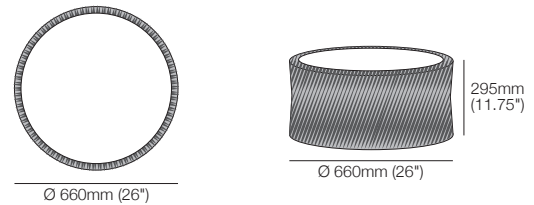

K I N G

DT2021141-V3

kingliving.com

Oasis Outdoor

Oasis Outdoor

Pedestal Coffee Table

Top: Ceramic | Base: WeatherWeave

Insert Coffee Table

Top: Ceramic | Base: WeatherWeave

Pedestal Side Table

Top: Ceramic | Base: WeatherWeave

Insert Side Table

Top: Ceramic | Base: WeatherWeave