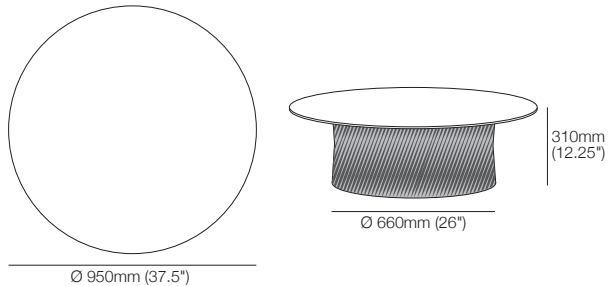

K I N G

DT2021141-V3

kingliving.com

Oasis Outdoor

Oasis Outdoor

Pedestal Coffee Table

Top: Ceramic | Base: WeatherWeave

Insert Coffee Table

Top: Ceramic | Base: WeatherWeave

Pedestal Side Table

Top: Ceramic | Base: WeatherWeave

Insert Side Table

Top: Ceramic | Base: WeatherWeave