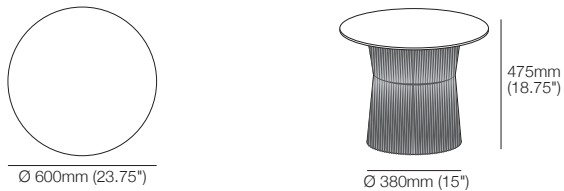

K I N G

DT2021141-V3

kingliving.com

Oasis Outdoor

Oasis Outdoor

Pedestal Coffee Table

Top: Ceramic | Base: WeatherWeave

Insert Coffee Table

Top: Ceramic | Base: WeatherWeave

Pedestal Side Table

Top: Ceramic | Base: WeatherWeave

Insert Side Table

Top: Ceramic | Base: WeatherWeave