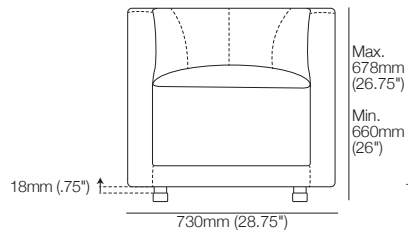

## Oliver Swivel

Front

Side

Top

## Oliver Fixed

Adjustable Legs: 18mm (.75")

Front

Side

Top