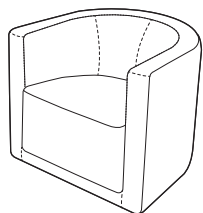

**K I N G**

DT2015032

[kingliving.com](http://kingliving.com)

Oliver Tub Chair

# Oliver Tub Chair

Swivel | Fixed

## Oliver Swivel

Front

Side

Top

## Oliver Fixed

Adjustable Legs: 18mm (.75")

Front

Side

Top