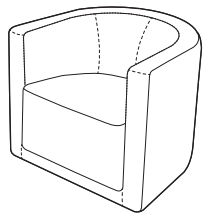

# Oliver Tub Chair

Swivel | Fixed

## Oliver Swivel

Front

Side

Top

## Oliver Fixed

Adjustable Legs: 18mm (.75")

Front

Side

Top