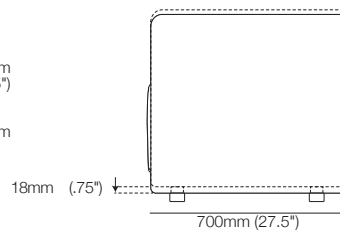

## Oliver Swivel

Front

Side

Top

## Oliver Fixed

Adjustable Legs: 18mm (.75")

Front

Side

Top