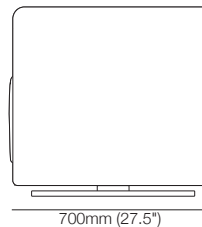

# Oliver Tub Chair

Swivel | Fixed

## Oliver Swivel

Front

Side

Top

## Oliver Fixed

Adjustable Legs: 18mm (.75")

Front

Side

Top