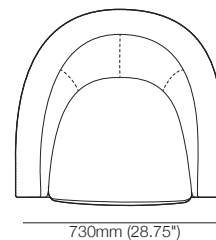

## Oliver Swivel

Front

Side

Top

## Oliver Fixed

Adjustable Legs: 18mm (.75")

Front

Side

Top