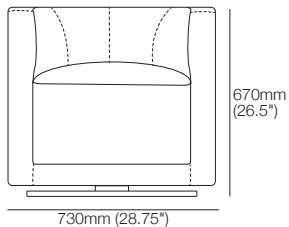

Oliver Tub Chair

Swivel | Fixed

Oliver Swivel

Front

Oliver Fixed

Adjustable Legs: 18mm (.75")

Front

Side