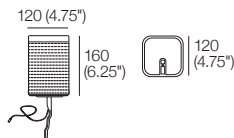

K I N G

Pocket Accessories
Tables | Lights | Brackets

DT2018536

kingliving.com

Pocket Accessories

Tables | Brackets

Crescent Table

Selected colours/finishes*
Side / Top

Crescent Charge Table

Selected colours/finishes*
Side / Top

Speaker Bracket SO

Compatible with: Sonos Play 1;
Sonos One; and Sonos One SL

Speaker Bracket SE

Compatible with:
Sonos Era 100

Round Table

Selected colours/finishes*
Side / Top

Round Charge Table

Selected colours/finishes*
Side / Top

Cantilever Brackets

Cantilever Bracket

Powered Twin Port
Black or Stainless Steel

Twin Port:

Use with compatible beds
for Light and Side Table

Cantilever Bracket Powered Table Port