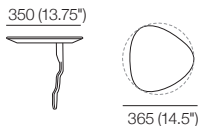

K I N G

Pocket Accessories
Tables | Lights | Brackets

DT2018536

kingliving.com

Pocket Accessories

Tables | Brackets

Crescent Table

Selected colours/finishes*
Side / Top