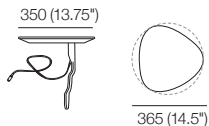

Crescent Charge Table

Selected colours/finishes*
Side / Top