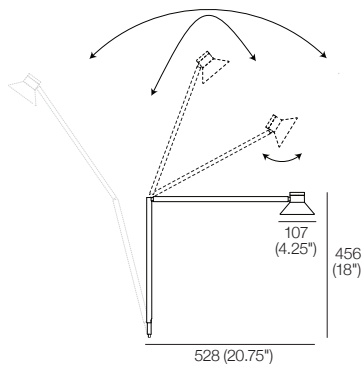

Round Charge Table

Selected colours/finishes*
Side / Top

Cantilever Brackets

Cantilever Bracket

Powered Twin Port
Black or Stainless Steel

Twin Port:

Use with compatible beds
for Light and Side Table

Cantilever Bracket Powered Table Port

Black or Stainless Steel

Single Port:

Use with compatible beds
for Light or Side Table

Pocket Accessories

Lights

Solair Light

Selected colours/finishes*
Side

Aura Light