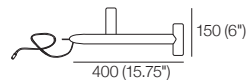

Crescent Charge Table

Selected colours/finishes*
Side / Top

Speaker Bracket SO

Compatible with: Sonos Play 1;
Sonos One; and Sonos One SL

Speaker Bracket SE

Compatible with:
Sonos Era 100

Round Table

Selected colours/finishes*
Side / Top

Round Charge Table

Selected colours/finishes*
Side / Top

Cantilever Brackets

Cantilever Bracket

Powered Twin Port
Black or Stainless Steel

Twin Port:

Use with compatible beds
for Light and Side Table

Cantilever Bracket Powered Table Port