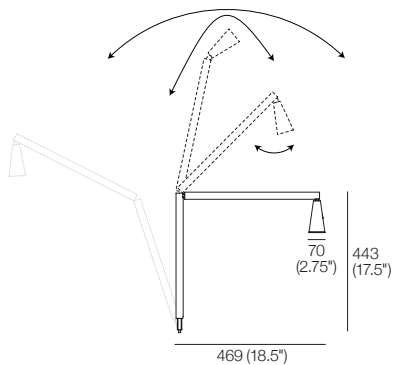

Aura Light

Selected colours/finishes*
Side