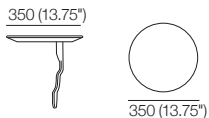

Crescent Charge Table

Selected colours/finishes*
Side / Top

Speaker Bracket SO

Compatible with: Sonos Play 1;
Sonos One; and Sonos One SL

Speaker Bracket SE

Compatible with:
Sonos Era 100

Round Table

Selected colours/finishes*
Side / Top

Round Charge Table

Selected colours/finishes*
Side / Top

Cantilever Brackets

Cantilever Bracket

Powered Twin Port
Black or Stainless Steel

Twin Port:

Use with compatible beds
for Light and Side Table

Cantilever Bracket Powered Table Port