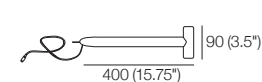

Single Port:

Use with compatible beds
for Light or Side Table