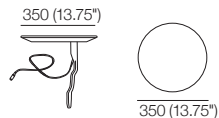

Crescent Charge Table

Selected colours/finishes*
Side / Top

Speaker Bracket SO

Compatible with: Sonos Play 1;
Sonos One; and Sonos One SL

Speaker Bracket SE

Compatible with:
Sonos Era 100

Round Table

Selected colours/finishes*
Side / Top

Round Charge Table

Selected colours/finishes*
Side / Top

Cantilever Brackets

Cantilever Bracket

Powered Twin Port
Black or Stainless Steel

Twin Port:

Use with compatible beds
for Light and Side Table

Cantilever Bracket Powered Table Port