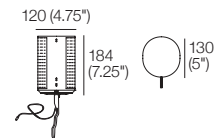

Crescent Charge Table

Selected colours/finishes*
Side / Top

Speaker Bracket SO

Compatible with: Sonos Play 1;
Sonos One; and Sonos One SL

Speaker Bracket SE

Compatible with:
Sonos Era 100

Round Table

Selected colours/finishes*
Side / Top

Round Charge Table

Selected colours/finishes*
Side / Top

Cantilever Brackets

Cantilever Bracket

Powered Twin Port
Black or Stainless Steel

Twin Port:

Use with compatible beds
for Light and Side Table

Cantilever Bracket Powered Table Port