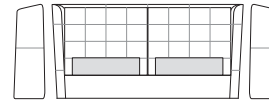

Queen Bed Fabric

Top View

Bed Head Detail

Back View

Double Bed Fabric

Top View

Bed Head Detail

Back View

Symphony Storage Bed

US King Bed Leather

Top View

Bed Head Detail

Back View

Queen Bed Leather

Top View

Bed Head Detail

Back View

Double Bed Leather

Top View

Bed Head Detail

Back View

Effective July 2019. Tricot is used in some upholstery options. Mattress not included – price extra. As King Living has a policy of continuous improvement, changes to products and specifications may be made without prior notice. Images and drawings are representative of design only. Accessories not included.

Symphony Storage Bed

Design Features

Storage

Bed base encloses a generous storage compartment.

Storage Access

Engineered Steel Frame opens easily to access storage.

365 (14.5")

Bed-making