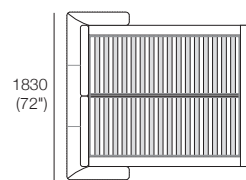

Queen Bed Fabric

Top View

Bed Head Detail

Back View

Double Bed Fabric

Top View

Bed Head Detail

Back View

Symphony Storage Bed

US King Bed Leather

Top View

Bed Head Detail

Back View

Queen Bed Leather

Top View

Bed Head Detail

Symphony Storage Bed

Design Features

Storage

Bed base encloses a generous storage compartment.

Storage Access

Engineered Steel Frame opens easily to access storage.

365 (14.5")

Bed-making