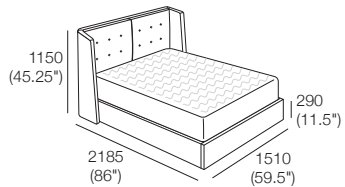

Queen Bed Fabric

Top View

Bed Head Detail

Back View

Double Bed Fabric

Top View

Bed Head Detail

Back View

Symphony Storage Bed

US King Bed Leather

Top View

Bed Head Detail

Back View

Queen Bed Leather

Top View

Bed Head Detail

Symphony Storage Bed

Design Features

Storage

Bed base encloses a generous storage compartment.

Storage Access

Engineered Steel Frame opens easily to access storage.

365 (14.5")

Bed-making