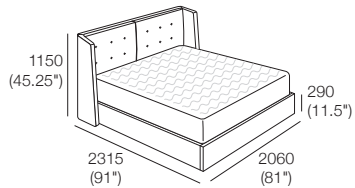

Symphony Storage Bed

KING[®]
L I V I N G

kingliving.com

Symphony Storage Bed

US King Bed Fabric

Top View

Bed Head Detail

Back View

Queen Bed Fabric

Top View

Bed Head Detail

Back View

Double Bed Fabric

Top View

Bed Head Detail

Back View

Symphony Storage Bed

Design Features

Storage

Bed base encloses a generous storage compartment.

Storage Access

Engineered Steel Frame opens easily to access storage.

365 (14.5")

Bed-making