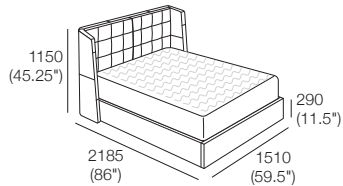

Double Bed Leather