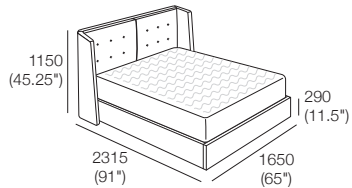

Symphony Storage Bed

KING[®]
L I V I N G

kingliving.com

Symphony Storage Bed

US King Bed Fabric

Top View

Bed Head Detail

Back View

Queen Bed Fabric

Top View

Bed Head Detail

Back View

Double Bed Fabric

Top View

Bed Head Detail

Back View

Symphony Storage Bed

Design Features

Storage

Bed base encloses a generous storage compartment.

Storage Access

Engineered Steel Frame opens easily to access storage.

365 (14.5")

Bed-making