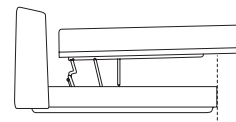

Symphony Storage Bed

Design Features

Storage

Bed base encloses a generous storage compartment.

Storage Access

Engineered Steel Frame opens easily to access storage.

365 (14.5")

Bed-making