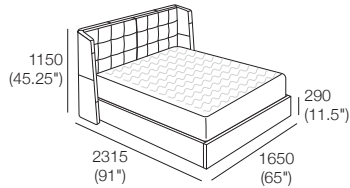

Queen Bed Fabric

Top View

Bed Head Detail

Back View

Double Bed Fabric

Top View

Bed Head Detail

Back View

Symphony Storage Bed

US King Bed Leather

Top View

Bed Head Detail

Back View

Queen Bed Leather

Top View

Bed Head Detail

Symphony Storage Bed

Design Features

Storage

Bed base encloses a generous storage compartment.

Storage Access

Engineered Steel Frame opens easily to access storage.

365 (14.5")

Bed-making