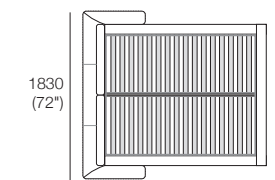

Symphony Storage Bed

Top View

Effective July 2019. Tricot is used in some upholstery options. Mattress not included – price extra. As King Living has a policy of continuous improvement, changes to products and specifications may be made without prior notice. Images and drawings are representative of design only. Accessories not included.