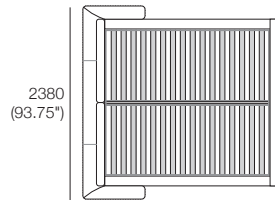

Symphony Storage Bed

KING[®]
L I V I N G

kingliving.com

Symphony Storage Bed

US King Bed Fabric

Top View

Bed Head Detail

Back View

Queen Bed Fabric

Top View

Bed Head Detail

Back View

Double Bed Fabric

Top View

Bed Head Detail

Back View

Symphony Storage Bed

US King Bed Leather

Top View

Bed Head Detail

Back View

Queen Bed Leather

Top View

Bed Head Detail

Symphony Storage Bed

Design Features

Storage

Bed base encloses a generous storage compartment.

Storage Access

Engineered Steel Frame opens easily to access storage.

365 (14.5")

Bed-making