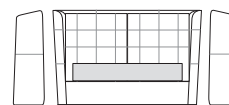

Queen Bed Fabric

Top View

Bed Head Detail

Back View

Double Bed Fabric

Top View

Bed Head Detail

Back View

Symphony Storage Bed

US King Bed Leather

Top View

Bed Head Detail

Back View

Queen Bed Leather

Top View

Bed Head Detail

Back View

Double Bed Leather

Top View

Bed Head Detail

Back View

Effective July 2019. Tricot is used in some upholstery options. Mattress not included – price extra. As King Living has a policy of continuous improvement, changes to products and specifications may be made without prior notice. Images and drawings are representative of design only. Accessories not included.

Symphony Storage Bed

Design Features

Storage

Bed base encloses a generous storage compartment.

Storage Access

Engineered Steel Frame opens easily to access storage.

365 (14.5")

Bed-making