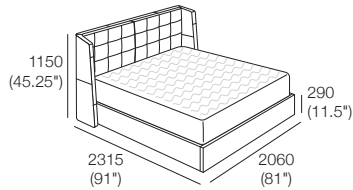

Queen Bed Fabric

Top View

Bed Head Detail

Back View

Double Bed Fabric

Top View

Bed Head Detail

Back View

Symphony Storage Bed

US King Bed Leather

Top View

Bed Head Detail

Back View

Queen Bed Leather

Top View

Bed Head Detail

Symphony Storage Bed

Design Features

Storage

Bed base encloses a generous storage compartment.

Storage Access

Engineered Steel Frame opens easily to access storage.

365 (14.5")

Bed-making