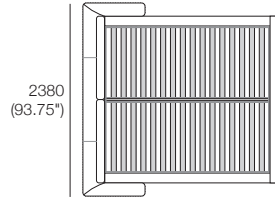

Queen Bed Fabric

Top View

Bed Head Detail

Back View

Double Bed Fabric

Top View

Bed Head Detail

Back View

Symphony Storage Bed

US King Bed Leather

Top View

Bed Head Detail

Back View

Queen Bed Leather

Top View

Bed Head Detail

Symphony Storage Bed

Design Features

Storage

Bed base encloses a generous storage compartment.

Storage Access

Engineered Steel Frame opens easily to access storage.

365 (14.5")

Bed-making