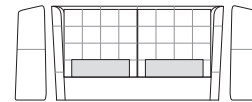

Queen Bed Fabric

Top View

Bed Head Detail

Back View

Double Bed Fabric

Top View

Bed Head Detail

Back View

Symphony Storage Bed

US King Bed Leather

Top View

Bed Head Detail

Back View

Queen Bed Leather

Top View

Bed Head Detail

Back View

Double Bed Leather

Top View

Bed Head Detail

Back View

Effective July 2019. Tricot is used in some upholstery options. Mattress not included – price extra. As King Living has a policy of continuous improvement, changes to products and specifications may be made without prior notice. Images and drawings are representative of design only. Accessories not included.

Symphony Storage Bed

Design Features

Storage

Bed base encloses a generous storage compartment.

Storage Access

Engineered Steel Frame opens easily to access storage.

365 (14.5")

Bed-making