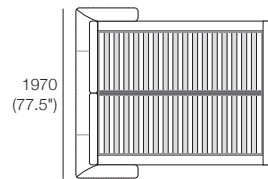

Symphony Storage Bed

KING[®]
L I V I N G

kingliving.com

Symphony Storage Bed

US King Bed Fabric

Top View

Bed Head Detail

Back View

Queen Bed Fabric

Top View

Bed Head Detail

Back View

Double Bed Fabric

Top View

Bed Head Detail

Back View

Symphony Storage Bed

US King Bed Leather

Top View

Bed Head Detail

Back View

Queen Bed Leather

Top View

Bed Head Detail

Symphony Storage Bed

Design Features

Storage

Bed base encloses a generous storage compartment.

Storage Access

Engineered Steel Frame opens easily to access storage.

365 (14.5")

Bed-making