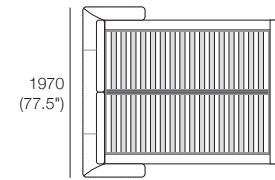

Queen Bed Fabric

Top View

Bed Head Detail

Back View

Double Bed Fabric

Top View

Bed Head Detail

Back View

Symphony Storage Bed

US King Bed Leather

Top View

Bed Head Detail

Back View

Queen Bed Leather

Top View

Bed Head Detail

Back View

Double Bed Leather

Top View

Bed Head Detail

Back View

Effective July 2019. Tricot is used in some upholstery options. Mattress not included – price extra. As King Living has a policy of continuous improvement, changes to products and specifications may be made without prior notice. Images and drawings are representative of design only. Accessories not included.

Symphony Storage Bed

Design Features

Storage

Bed base encloses a generous storage compartment.

Storage Access

Engineered Steel Frame opens easily to access storage.

365 (14.5")

Bed-making